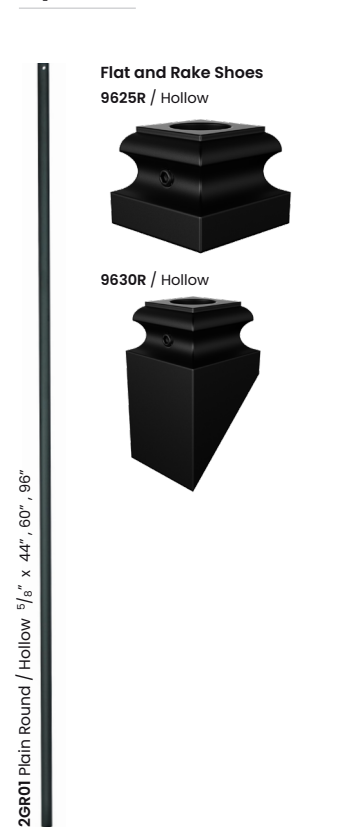

1/2" Square

1/2" Shoes

3/4" MEGA Balusters

3/4" Shoes

Iron Newels

1 3/16" Square Newel

1 3/16" Round Newel

5/8" Square & Shoes

5/8" Round & Shoes

5/8" Round Special

9/16" Round

3/4" Round

Rosettes

Handrail Brackets

Tools and Hardware

Diablo Branded Tools