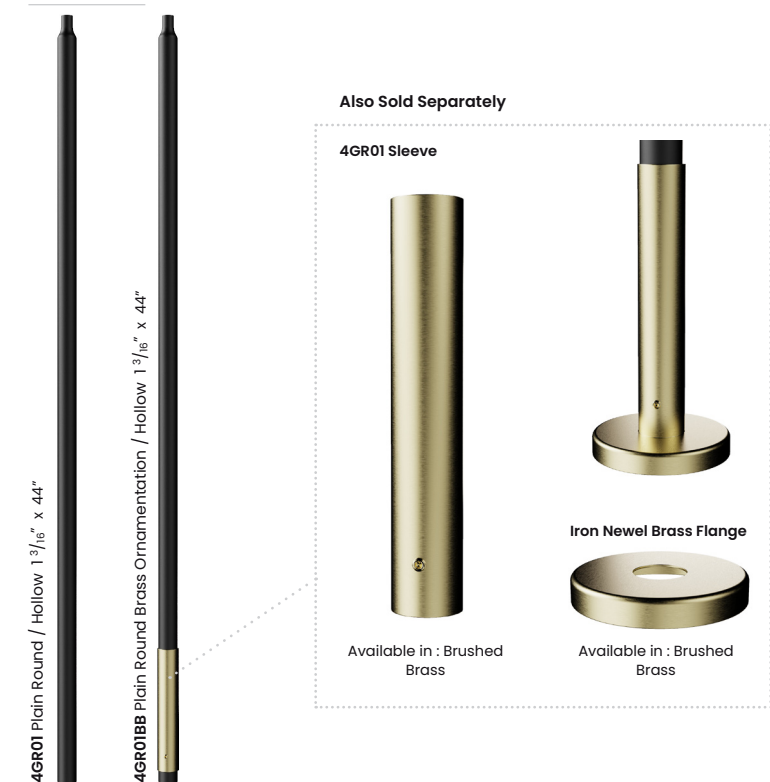

Hand Rails, Fittings, and Accessories

Handrails

M84 Fittings

Turned Newels and Balusters

Baluster

Blanks

Turned Posts

Treads and Risers

Treads

Material:

RED OAK WHITE OAK MAPEL POPLAR

OTHER... CALL FOR PRICING

Risers

Shoe Rail

Caps

Metal Balusters

1/2" Square

1/2" Shoes

3/4" MEGA Balusters

3/4" Shoes

Iron Newels

1 3/16" Square Newel

1 3/16" Round Newel

5/8" Square & Shoes

5/8" Round & Shoes

5/8" Round Special

9/16" Round

3/4" Round

Rosettes

Handrail Brackets

Tools and Hardware

Diablo Branded Tools