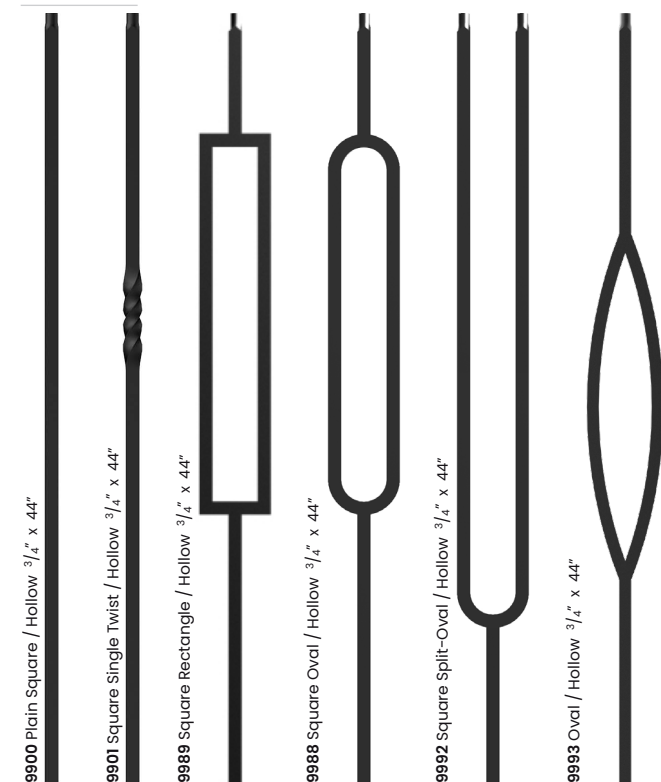

Hand Rails, Fittings, and Accessories

Handrails

M84 Fittings

Turned Newels and Balusters

Baluster

Blanks

Turned Posts

Treads and Risers

Treads

Material:

RED OAK WHITE OAK MAPEL POPLAR

OTHER... CALL FOR PRICING

Risers

Shoe Rail

Caps

Metal Balusters

1/2" Square

1/2" Shoes

3/4" MEGA Balusters

3/4" Shoes

Iron Newels

1 3/16" Square Newel

1 3/16" Round Newel

5/8" Square & Shoes

5/8" Round & Shoes

5/8" Round Special

9/16" Round

3/4" Round

Rosettes

Handrail Brackets

Tools and Hardware

Diablo Branded Tools