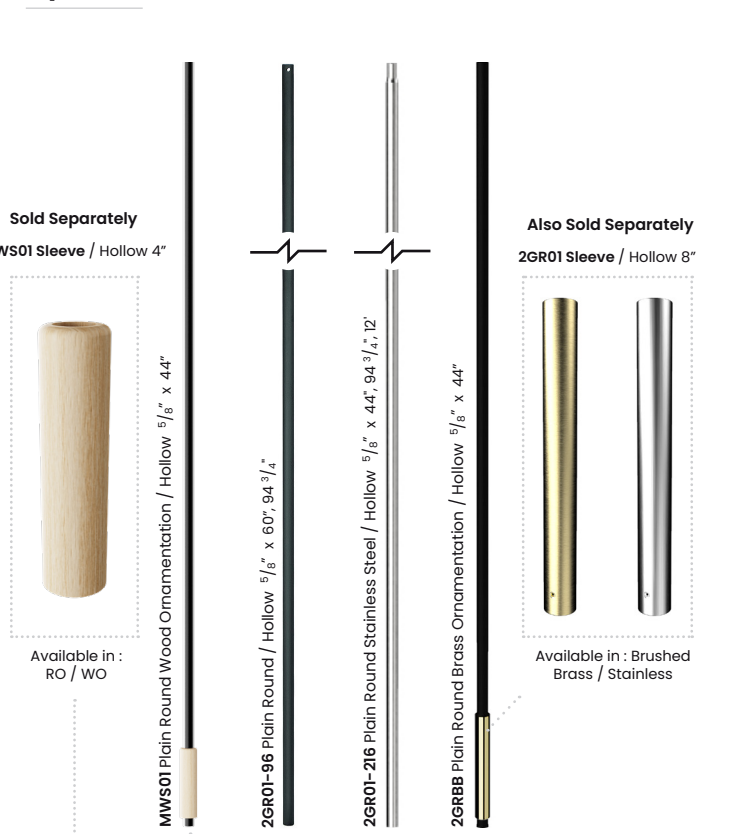

Hand Rails, Fittings, and Accessories

Handrails

M84 Fittings

Turned Newels and Balusters

Baluster

Blanks

Turned Posts

Treads and Risers

Treads

Material:

RED OAK WHITE OAK MAPEL POPLAR

OTHER... CALL FOR PRICING

Risers

Shoe Rail

Caps

Metal Balusters

1/2" Square

1/2" Shoes

3/4" MEGA Balusters

3/4" Shoes

Iron Newels

1 3/16" Square Newel

1 3/16" Round Newel

5/8" Square & Shoes

5/8" Round & Shoes

5/8" Round Special

9/16" Round

3/4" Round

Rosettes

Handrail Brackets

Tools and Hardware

Diablo Branded Tools