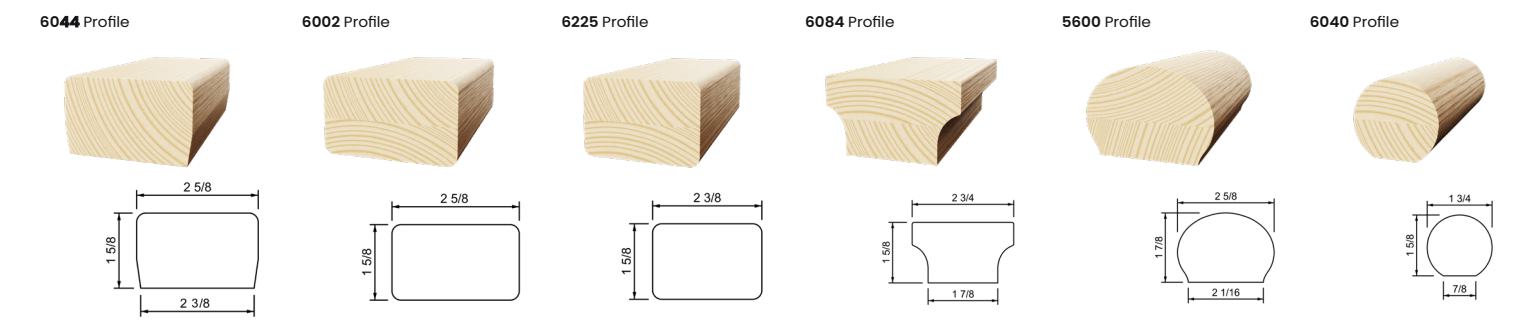

Hand Rails, Fittings, and Accessories

Handrails

M84 Fittings

Turned Newels and Balusters

Baluster

Blanks

Turned Posts

Treads and Risers

1/2" Square

1/2" Shoes

3/4" MEGA Balusters

3/4" Shoes

Iron Newels

1 3/16" Square Newel

1 3/16" Round Newel

5/8" Square & Shoes