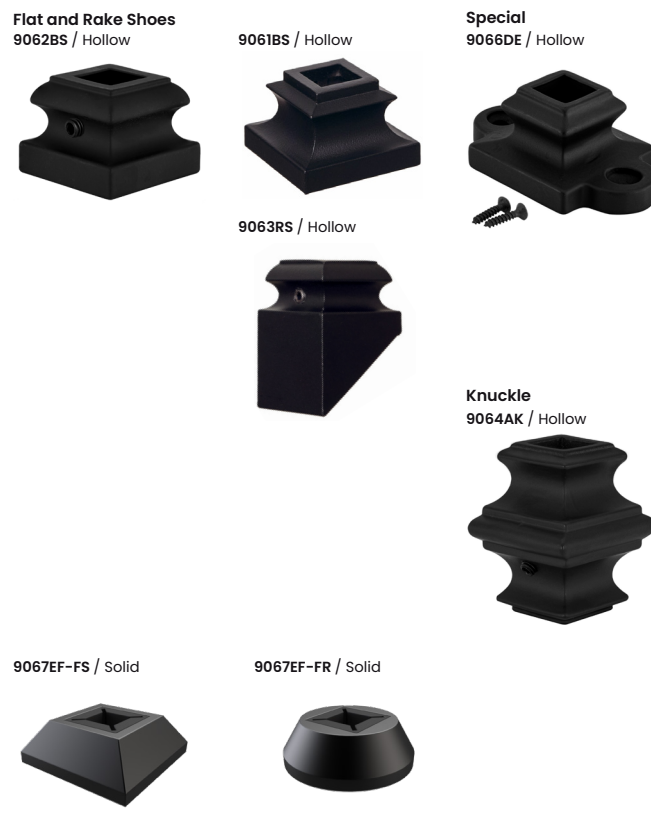

Hand Rails, Fittings, and Accessories

Handrails

M84 Fittings

Turned Newels and Balusters

Baluster

Blanks

Turned Posts

Treads and Risers

Treads

Material:

RED OAK WHITE OAK MAPEL POPLAR

OTHER... CALL FOR PRICING

Risers

Shoe Rail

Caps

Metal Balusters

1/2" Square

1/2" Shoes

3/4" MEGA Balusters

3/4" Shoes

Iron Newels

1 3/16" Square Newel

1 3/16" Round Newel

5/8" Square & Shoes

5/8" Round & Shoes

5/8" Round Special

9/16" Round

3/4" Round

Rosettes

Handrail Brackets

Tools and Hardware

Diablo Branded Tools