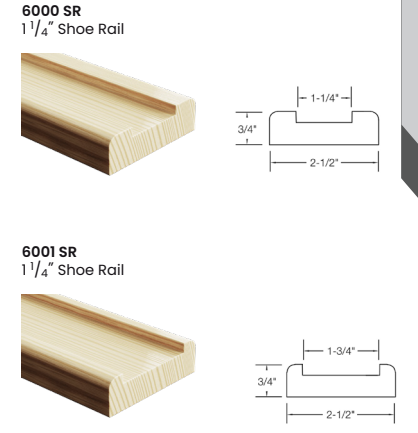

Hand Rails, Fittings, and Accessories

Handrails

M84 Fittings

Turned Newels and Balusters

Baluster

Blanks

Turned Posts

Treads and Risers

Treads

Material:

RED OAK WHITE OAK MAPEL POPLAR

OTHER... CALL FOR PRICING

Risers

Shoe Rail

Caps