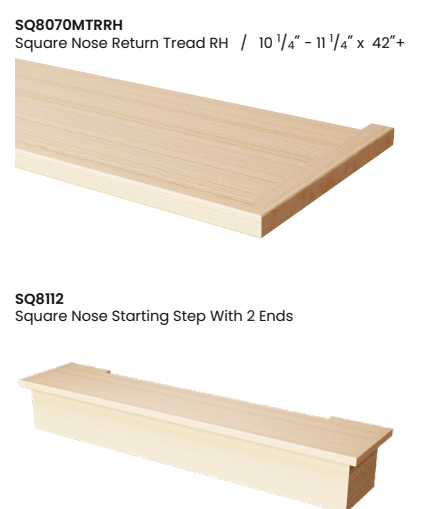

Hand Rails, Fittings, and Accessories

Handrails

M84 Fittings

Turned Newels and Balusters

Baluster

Blanks

Turned Posts

Treads and Risers

Treads

Material:

RED OAK WHITE OAK MAPEL POPLAR

OTHER... CALL FOR PRICING

Risers

Shoe Rail

Caps

Metal Balusters