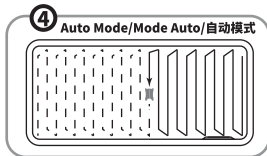

genkinno

Tutorial Videos