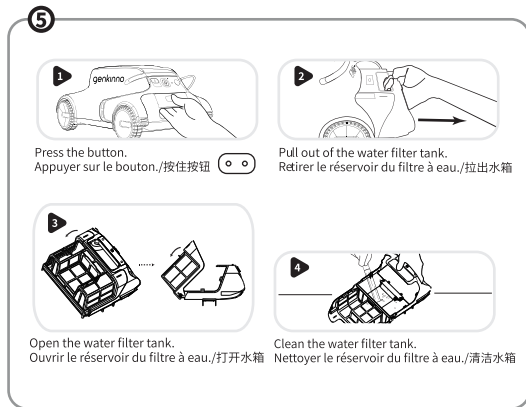

genkinno

Tutorial Videos