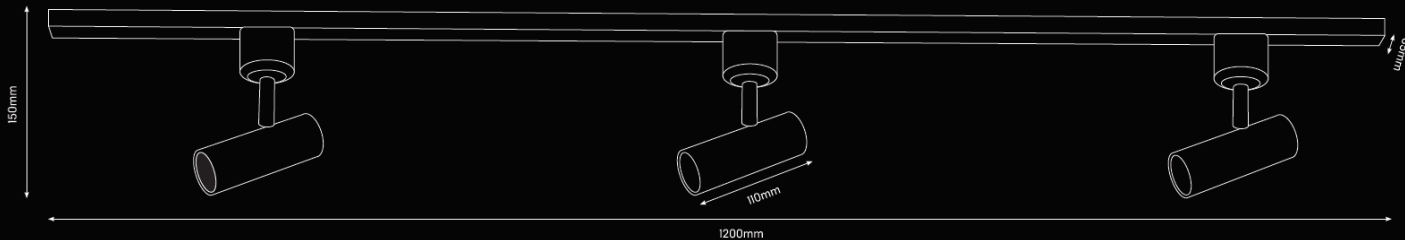

AMBIUS

Track Light 3 Spot Kit

15W LED

3000K

**1350
LUMENS**

LED

**BLACK
METAL**

ATLKIT15W1200B
Q5130020

SPECIFICATIONS

- 3 adjustable heads
 - Integrated LED
 - 5W per head
 - Total Lumens: 1350
 - Warm White 3000K
 - Matte black metal finish
 - 5 spots per track max
 - Integrated drivers
 - 220-240VAC 50Hz
 - Dimensions: 1200mm Wide 150mm High 35mm Deep
- Extra spots, tracks and connectors sold separately