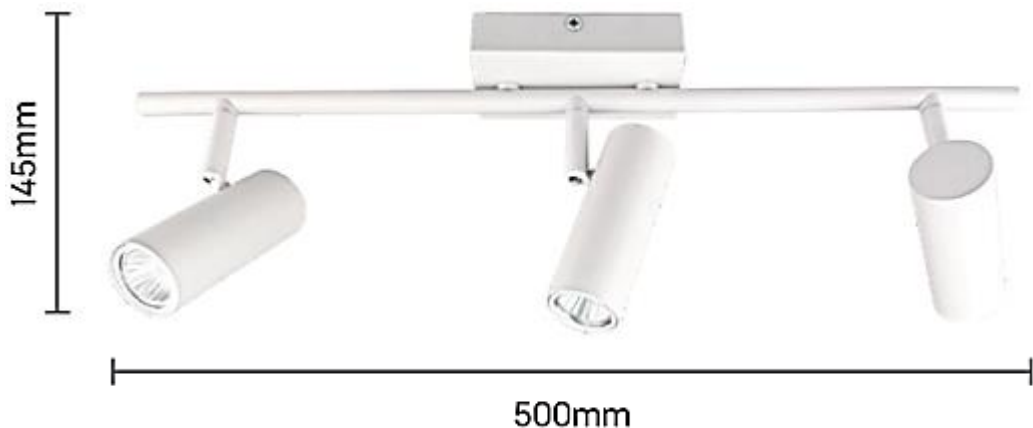

AMBIUS

LED

15W

3X5
MAX

1350
LUMENS

MATT WHITE
& CHROME

Triple LED Spotlight

LUMINAIRE SPECIFICATION:

Model: ASLED563W

Colour Temperature: Warm White

Dimmable: No

Lamps: Integrated LED

Lumens: 1350

Wattage: 3 x 5W (Max)

Input Voltage: 220-240 Volts 50Hz

ASDLED563W Q5000360