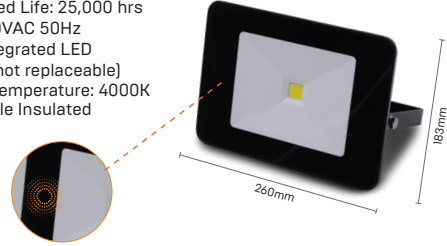

MICROWAVE SENSOR FLOOD LIGHT AFL50MWS

- Die Cast Aluminium Construction
- Ingress Protection: IP65
- Estimated Life: 25,000 hrs
- 220-240VAC 50Hz
- 50W Integrated LED (LED is not replaceable)
- Colour Temperature: 4000K
- Double Insulated