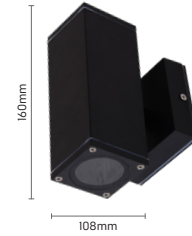

## SQUARE UP DOWN WALL LIGHT ALMSBILED

- Diecast Aluminium Construction
- Ingress Protection: IP44
- Colour Temperature: 3000K
- 220-240VAC 50Hz
- 2 x GU10 7W LED Globes (LED/Globes included)
- Bulb model (ALG730 Q6000225)