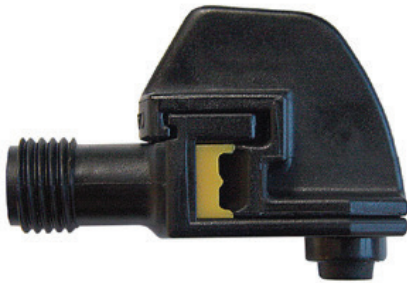

## 15cm CABLE CONNECTOR 6006011

- 15cm with 3 connectors (SPT-2W, MAX. 150W)

71970620

## UNIVERSAL CONNECTOR 137A

- Enables connection of Garden Light plug connectors to a standard 2 core low voltage wire.
- (SPT-1W to SPT-3)

71970540