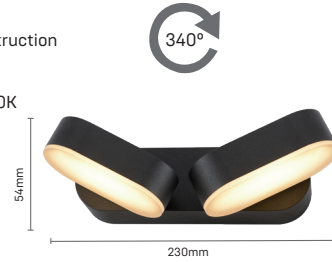

## ATLANTA TWIN SPOTLIGHT AT320

- Diecast Aluminium Construction
- Adjustable
- Ingress Protection: IP55
- Colour Temperature: 3000K
- 220-240VAC 50Hz
- 13W Integrated LED (LED is not replaceable)

**LED**