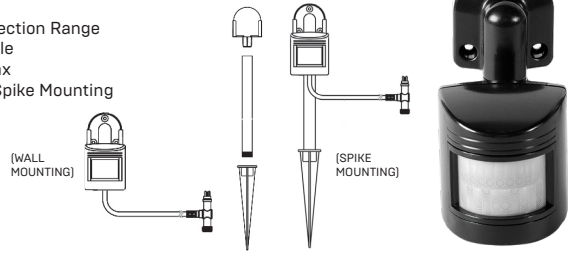

12V GARDEN LIGHTS PIR SENSOR 6156011

- 5m Detection Range
- 3m Cable
- 60W Max
- Wall & Spike Mounting
- IP44