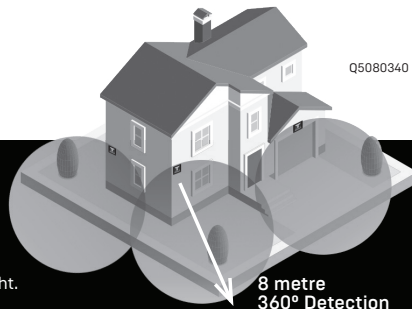

MICROWAVE REMOTE

Features:

- **Daylight mode:** Sensor works both day and night.
- **Photocell Mode:** Light turns on automatically and remains on throughout the night.
- **Manual Override:** Light stays on until manually switched off.
- **Night Mode:** Sensor only works at night (<50 lux)
- **Manual Off Switch**

Time:

- 10S 30S 50S 10/30/50 seconds
- 2M 5M 10M 2/5/10 minutes
- 20M 30M 1H 20mins, 30mins, 1 hour

Sensitivity:

- 1-3 Metres
- 4-6 Metres
- 7-9 Metres