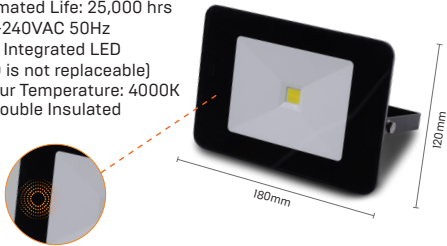

MICROWAVE SENSOR FLOOD LIGHT AFL20MWSV2

- Die Cast Aluminium Construction
- Ingress Protection: IP65
- Estimated Life: 25,000 hrs
- 220-240VAC 50Hz
- 20W Integrated LED (LED is not replaceable)
- Colour Temperature: 4000K
- Double Insulated