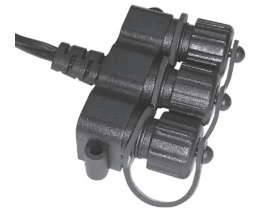

15cm CABLE CONNECTOR 6006011

- 15cm with 3 connectors (SPT-2W, MAX. 150W)