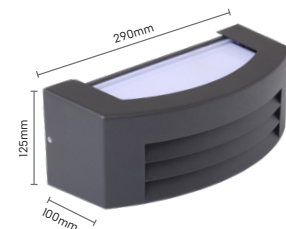

## RECTANGLE GRILL WALL LIGHT ABHRTGL

- Diecast Aluminium Construction
- Ingress Protection: IP44
- Colour Temperature: 4000K
- 220-240VAC 50Hz
- 10W Integrated LED (LED is not replaceable)

**LED**

10 **WATTS**