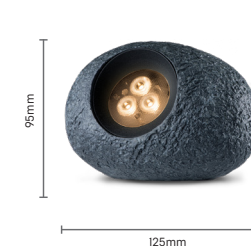

INGOR SPOTLIGHT 390731

- Poly resin
- IP44 (suited for use outdoors)
- 1.5W
- 150 Lumens
- 3000K

LED

1.5 WATTS

IP44

POLY RESIN

5060060