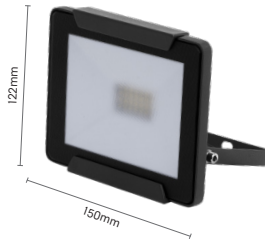

FLOOD LIGHTS

SLIM FLOOD LIGHT AFLED20

- Colour Temperature: 4000K
- Ingress Protection: IP65
- Estimated Life: 25,000 hrs
- Cable length: 600m
- 220-240VAC 50Hz
- 20W Integrated LED (LED is not replaceable)
- Colour Temperature: 4000K
- Double Insulated