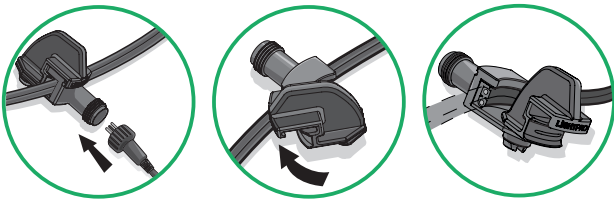

ACCESSORIES

TRANSFORMERS

- 12 Volt AC for outdoor use

6137011 (max 22W)
73430020

6139011 (max 150W)
73430060

12V GARDEN LIGHTS PIR SENSOR 6156011

- 5m Detection Range
- 3m Cable
- 60W Max
- Wall & Spike Mounting
- IP44

71970830

10M LOW VOLTAGE CABLE 6007011

- 10m with 4 connectors (SPT-1W, MAX. 120W)

71970640

15M LOW VOLTAGE CABLE 6008011

- 15m with 6 connectors (SPT-3, MAX. 150W)

71970660

6M EXTENSION CABLE 6005011

- 6m (SPT-1W, MAX. 120W)

71970600

15cm CABLE CONNECTOR 6006011

- 15cm with 3 connectors (SPT-2W, MAX. 150W)

71970620

UNIVERSAL CONNECTOR 137A

- Enables connection of Garden Light plug connectors to a standard 2 core low voltage wire.
- (SPT-1W to SPT-3)

71970540

TIMERS & REMOTES 12 VOLT AC FOR OUTDOOR TIMER WITH DAYLIGHT SENSOR 6009011

- On/off - dark/light
- 1-9 hours Max
- 150W

71970680