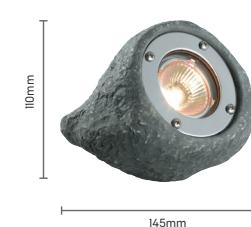

LAPIS SPOTLIGHT 3522441

- Poly resin & Stainless Steel
- Cable: 2m SPT-1W with Plug
- IP68 (suited for use underwater)
- Includes Halogen MRI6 20W GU5.3
- 178 Lumens
- 3000K

20 WATTS

IP68

POLY RESIN & STAINLESS STEEL

71970360