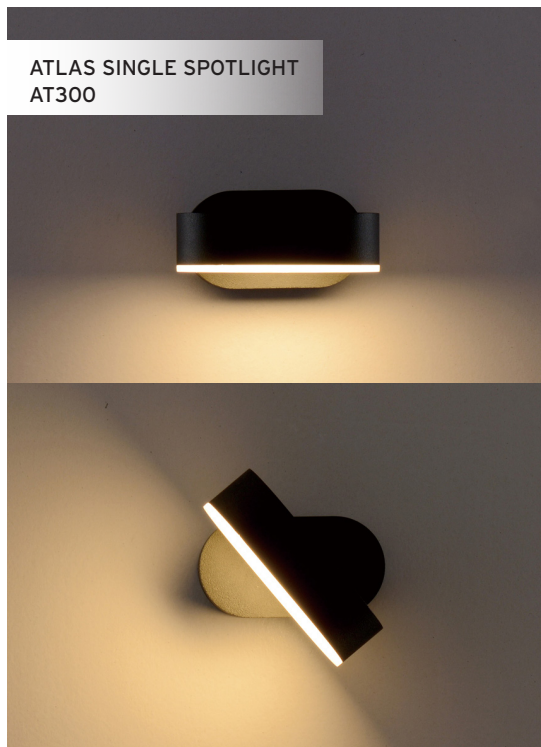

# DESIGNER SERIES

Introducing the latest surface mounted adjustable lights. This range of stylish IP55 wall lights are finished with a black die-cast body and frosted acrylic diffuser.

Wall or ceiling mounted, the adjustable feature allows you to control the direction of illumination and adds a beautiful decorative element to your architecture.

NOVA TWIN SPOTLIGHT  
AT200

NERO TWIN SPOTLIGHT  
AT100

NERO TWIN SPOTLIGHT  
AT100

ATLAS SINGLE SPOTLIGHT  
AT300

ATLANTA TWIN SPOTLIGHT  
AT320

## 316 S/S UP DOWN WALL LIGHT AWLSR316LED

- 316 Stainless Steel Construction
- Ingress Protection: IP44
- Colour Temperature: 3000K
- 220-240VAC 50Hz
- 2 x 7W GU10 LED Globes (included)
- Bulb model (ALG730 Q6000225)