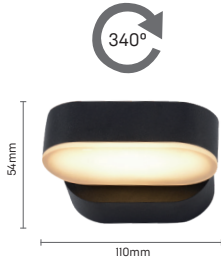

ATLAS SINGLE SPOTLIGHT AT300

- Diecast Aluminium Construction
- Adjustable
- Ingress Protection: IP55
- Colour Temperature: 3000K
- 220-240VAC 50Hz
- 7W Integrated LED (LED is not replaceable)