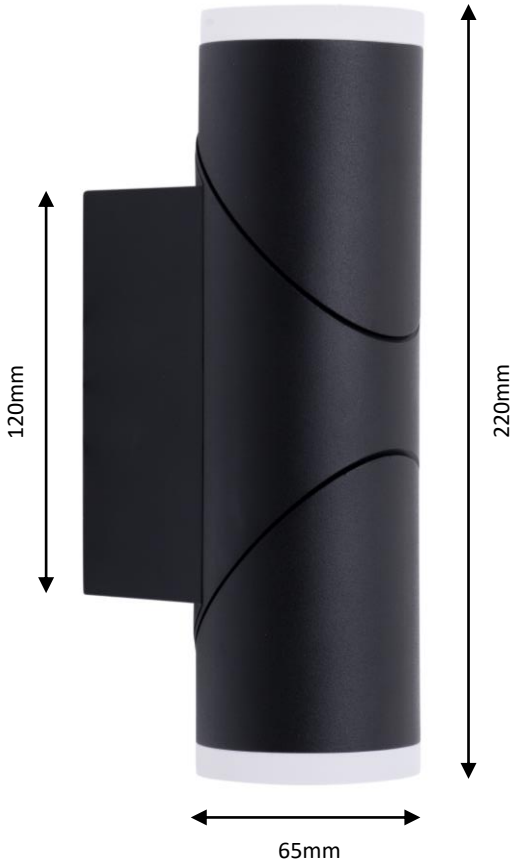

AMBIUS

Nova Twin Spotlight

13W LED

3000K

*Distance off wall 95mm

*Adjustable light angle allows vertical & horizontal mounting including ceiling mount.

AT200
Q5040430

ADJUSTABLE
TILT

13 WATTS

700 LUMENS

IP55

DIECAST ALUMINIUM

LUMINAIRE SPECIFICATION:

Model: AT200

Colour Temperature: 3000K

Beam Angle: 120-degrees

Wattage: 13W Integrated LED (not replaceable)

Estimated Life: 25,000 hours

Lumens: 700

IP Rating: IP55

Input Voltage: 220-240VAC 50Hz