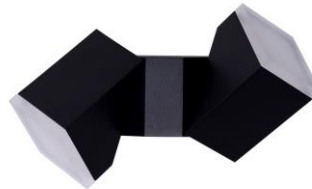

# Nero Twin Spotlight

13W LED

3000K

\*Distance off wall 95mm

AT100  
Q5040420

340°

ADJUSTABLE  
TILT

13

WATTS

700  
LUMENS

IP55

DIECAST  
ALUMINIUM

\*Adjustable light angle allows vertical & horizontal mounting including ceiling mount.

## LUMINAIRE SPECIFICATION:

Model: AT100

Colour Temperature: 3000K

Adjustable: 340 degrees with

Beam Angle: 120-degrees

Wattage: 13W Integrated LED  
(not replaceable)

Estimated Life: 25,000 hours

Lumens: 700