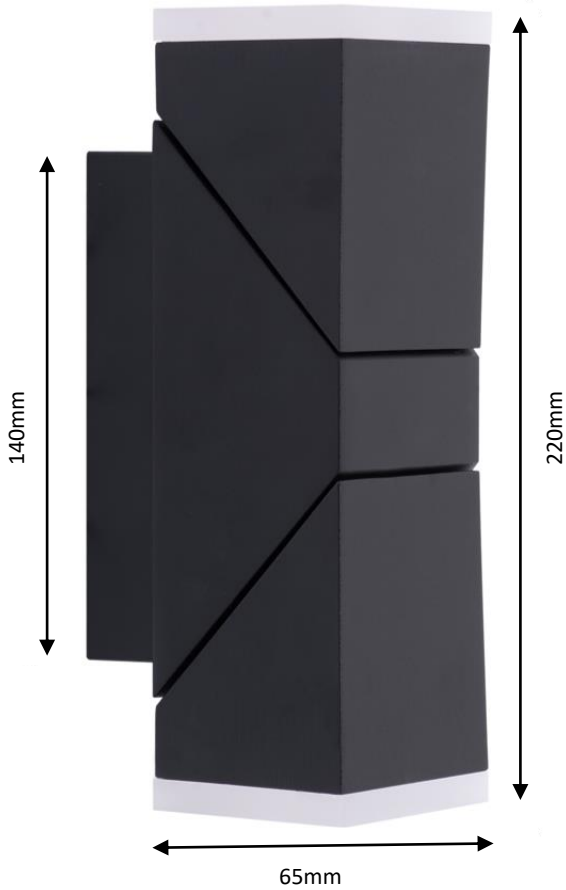

# Nero Twin Spotlight

13W LED

3000K

\*Distance off wall 95mm

AT100  
Q5040420

340°

ADJUSTABLE  
TILT

13

WATTS

700  
LUMENS

IP55

DIECAST  
ALUMINIUM

\*Adjustable light angle allows vertical & horizontal mounting including ceiling mount.

## LUMINAIRE SPECIFICATION:

Model: AT100

Colour Temperature: 3000K

Adjustable: 340 degrees with

Beam Angle: 120-degrees

Wattage: 13W Integrated LED  
(not replaceable)

Estimated Life: 25,000 hours

Lumens: 700