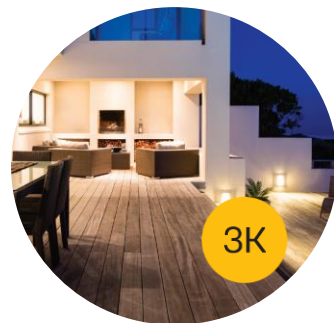

## Square Up Down Wall Light

3000K

ALMSB1LED  
Q5040585

GU10  
BASE

900  
LUMENS

IP65