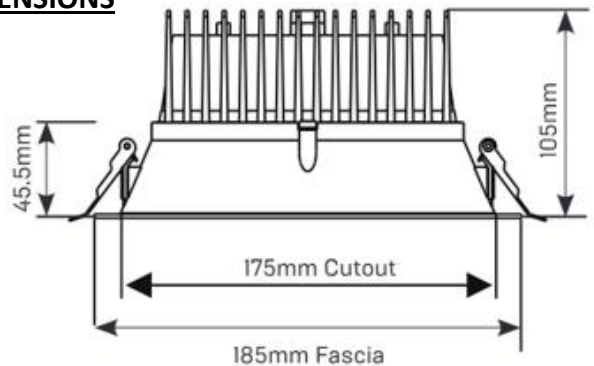

Cut-out: 175mm

Fascia: Recessed

IP Rating: IP54 parts outside the ceiling

Estimated Lifespan: L80 54,000hrs

Classification: IC-F

Input Voltage: 220-240Vac ~50Hz

Installation Diameter: Not less than 175mm (refer fascia size for maximum coverage for retrofit installations)

DIMENSIONS

PHOTOMETRICS