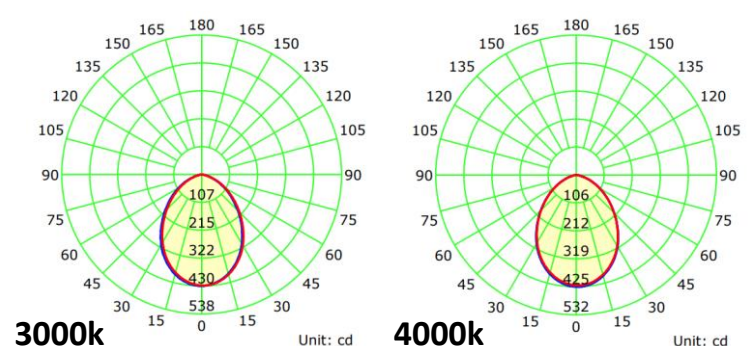

Colour Temp: 3000K / 4000K

Dimmable: Yes

Beam Angle: 120 degrees

Cut-out: 90-110mm

Fascia: Recessed

IP Rating: IP44 parts outside the ceiling

Estimated Lifespan: L80 50,000hrs

Classification: IC-F

Input Voltage: 220-240Vac ~50Hz

Installation Diameter: Not less than 90mm (refer fascia size for maximum coverage for retrofit installations)

DIMENSIONS

PHOTOMETRICS

— C0-C180 — C90-C270