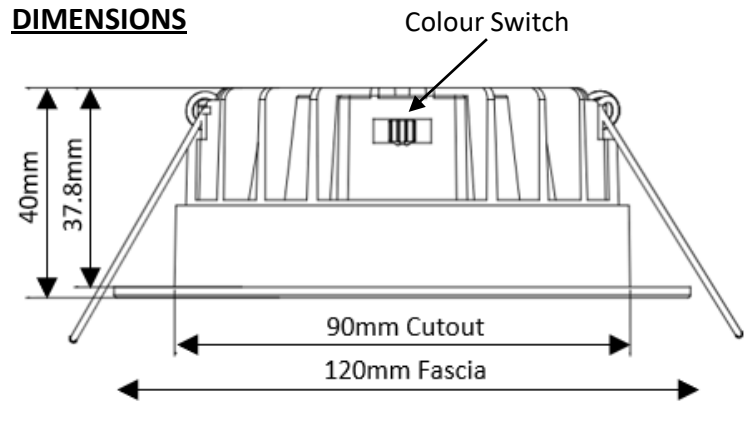

IP44

**TWISTLOCK
CONNECTION**

**CHANGEABLE
FASCIA**

[See side of pack
for information]

LUMINAIRE SPECIFICATION:

Model: ADLED12W120D-2T

Wattage: 10W

Lumens: 800-900

Colour Temp: 3000K / 4000K

Dimmable: Yes

Beam Angle: 120 degrees

Cut-out: 90-110mm

Fascia: Recessed

IP Rating: IP44 parts outside the ceiling

Estimated Lifespan: L80 50,000hrs

Classification: IC-F

Input Voltage: 220-240Vac ~50Hz

Installation Diameter: Not less than 90mm (refer fascia size for maximum coverage for retrofit installations)

DIMENSIONS

PHOTOMETRICS

— C0-C180 — C90-C270