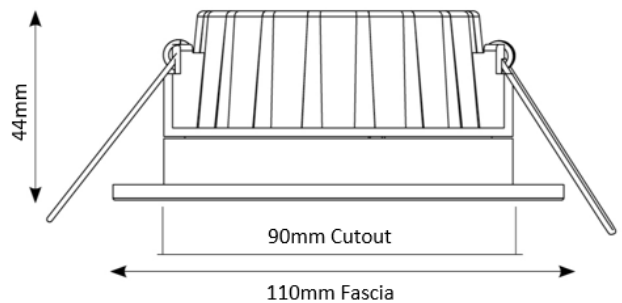

#### LUMINAIRE SPECIFICATION:

Model: ADLED12W110D-3K  
Wattage: 12W  
Lumens: 850  
Colour Temp: 3000K  
Dimmable: Yes  
Beam Angle: 110 degrees  
Cut-out: 90mm  
Fascia: Recessed  
IP Rating: IP44 parts outside the ceiling  
Estimated Lifespan: L80 54,000hrs  
Classification: IC-F  
Input Voltage: 220-240Vac ~50Hz  
*Installation Diameter: Not less than 90mm (refer fascia size for maximum coverage for retrofit installations)*

#### DIMENSIONS