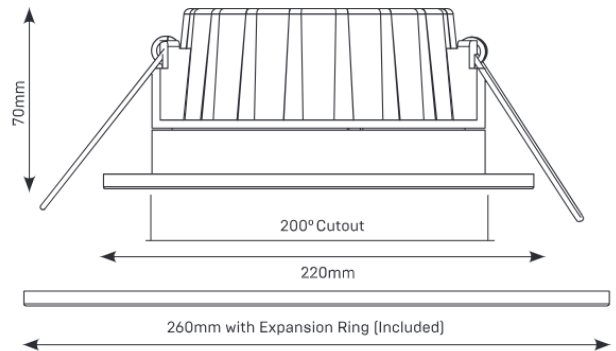

Fascia: Recessed

IP Rating: IP40 parts outside the ceiling

Estimated Lifespan: L80 54,000hrs

Classification: IC-F

Input Voltage: 220-240Vac ~50Hz

*Installation Diameter: Not less than 200mm (refer fascia size for maximum coverage for retrofit installations)*

#### DIMENSIONS