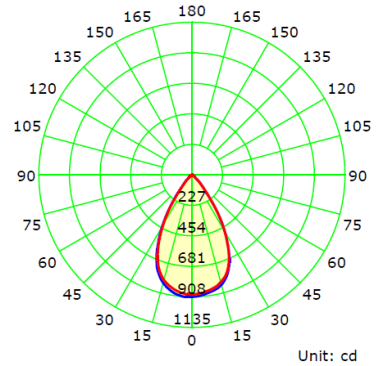

3000K PHOTOMETRICS