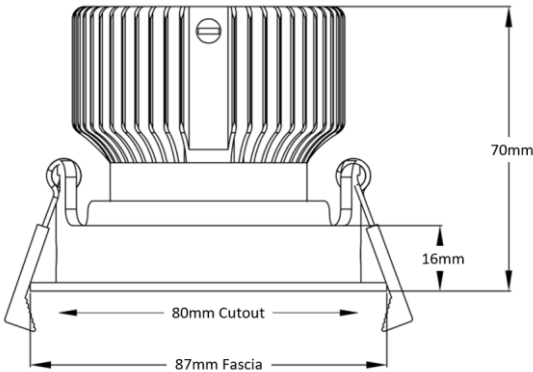

850-950
LUMENS

80mm
CUTOUT

DIMMABLE

<UGR21

True Colour Temperature

3000K

4000K

ADARC12WSRDT-2T

Q5070870