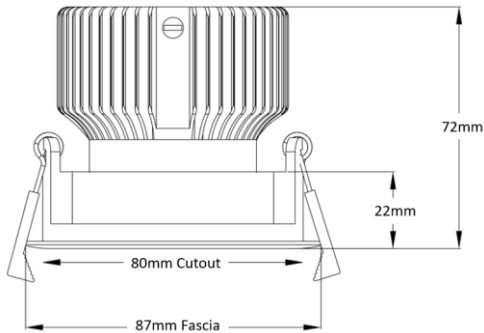

Q507086

3000K PHOTOMETRICS

LUMINAIRE SPECIFICATION:

Model: ADARC12WS-2T

Colour Changing Switch: 3000k 850 Lumens
4000k 950 Lumens

Dimmable: Yes

Includes driver that can be abutted and covered

Beam Angle: 60 Degrees

Rating: IC-F & IC-4

Wattage: 12W

Life Span: L80 54,000hrs

IP Rating: IP44

Input Voltage: 220 - 240 Volts ~50Hz

Installation Hole Diameter 80mm

(refer fascia diameter for retrofit installations)

4000K PHOTOMETRICS