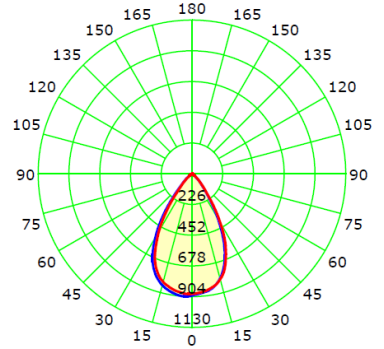

AMBIUS

Downlight

12W LED

Colour Switchable

True Colour Temperature

3000K

4000K

ADARC12WS-2T

Q507086

3000K PHOTOMETRICS

LUMINAIRE SPECIFICATION:

Model: ADARC12WS-2T

Colour Changing Switch: 3000k 850 Lumens
4000k 950 Lumens

Dimmable: Yes

Includes driver that can be abutted and covered

Beam Angle: 60 Degrees

Rating: IC-F & IC-4

Wattage: 12W

Life Span: L80 54,000hrs

IP Rating: IP44

Input Voltage: 220 - 240 Volts ~50Hz

Installation Hole Diameter 80mm

(refer fascia diameter for retrofit installations)

4000K PHOTOMETRICS