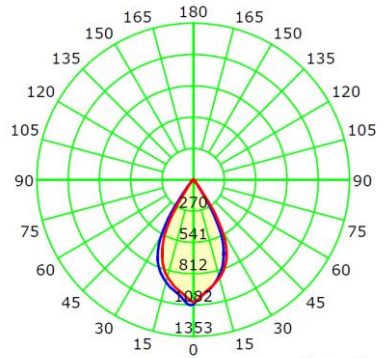

3000K PHOTOMETRICS