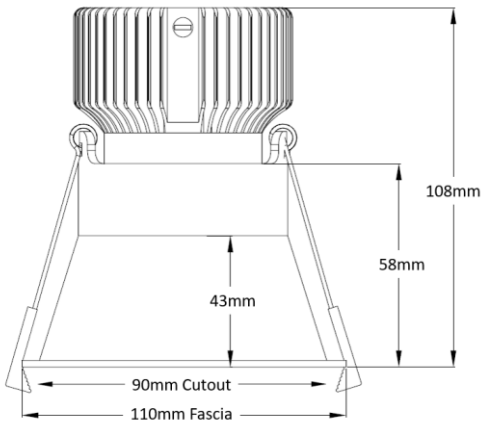

True Colour Temperature

3000K

4000K

ADARC12WDRW-2T Q5070890