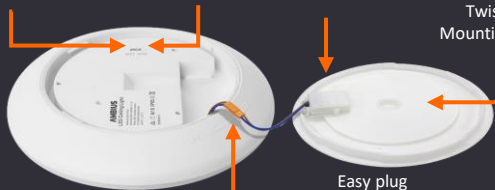

## EASY INSTALLATION

Two Power settings:  
12W & 25W

3K, 4K  
Switch

Removable  
Terminal Block

Convenient  
Twist on  
Mounting Plate

Easy plug  
connection

This light has been designed for quick and simple installation. The fitting comes with a full base plate for separate ease of fixing. The centrally located cable entry, along with easy clip in terminal block, makes for convenient termination. The light then simply plugs into the terminal and twist locks onto the base.

### DUAL LUMENS

This light comes with an easily accessible switch so it can be either 1200 lumens (12W) or 2500 lumens (25W)