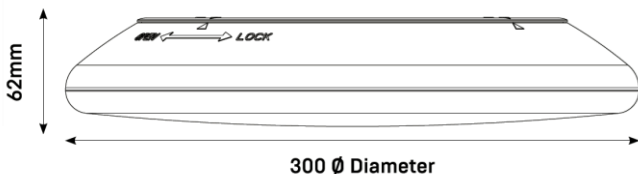

## EASY INSTALLATION

Two Power settings:  
12W & 25W

3K, 4K  
Switch

Removable  
Terminal Block

Convenient  
Twist on  
Mounting Plate

Easy plug  
connection

This light has been designed for quick and simple installation. The fitting comes with a full base plate for separate ease of fixing. The centrally located cable entry, along with easy clip in terminal block, makes for convenient termination. The light then simply plugs into the terminal and twist locks onto the base.