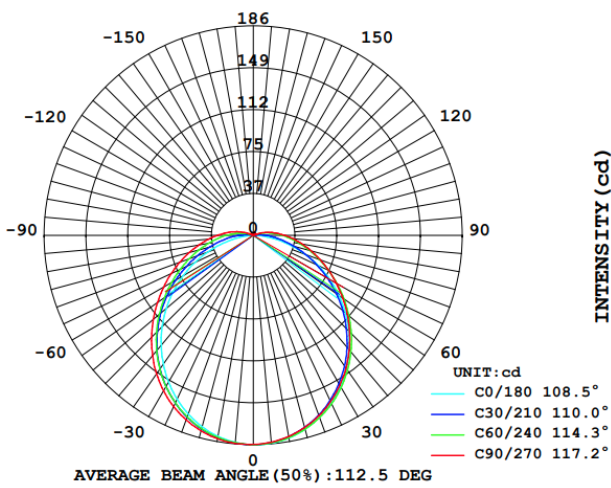

DIMENSIONS:

137.5

270

118.5

LUMEN OUTPUT

This product has a dual power fitting with 7W and 12W – below table shows Lumen outputs by wattages and colour temperatures

Lumen Output	7W	12W
3000K	700LM	1000LM
4000K	700LM	1100LM

PHOTOMETRICS

7W-3000k

7W-4000k

12W-3000k

12W-4000k