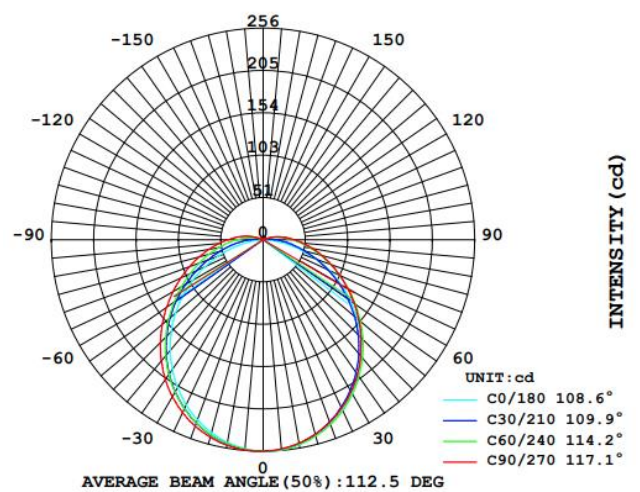

DIMENSIONS:

137.5

270

118.5

LUMEN OUTPUT

This product has a dual power fitting with 7W and 12W – below table shows Lumen outputs by wattages and colour temperatures

Lumen Output	7W	12W
3000K	700LM	1000LM
4000K	700LM	1100LM

PHOTOMETRICS

7W-3000k

7W-4000k

12W-3000k

12W-4000k