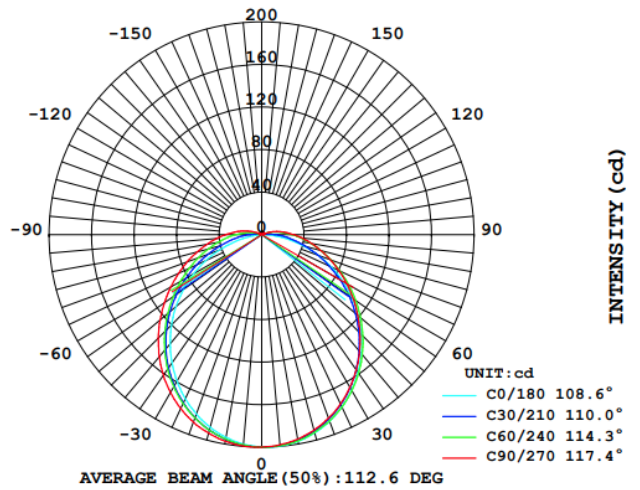

DIMENSIONS:

137.5

270

118.5

LUMEN OUTPUT

This product has a dual power fitting with 7W and 12W – below table shows Lumen outputs by wattages and colour temperatures

Lumen Output	7W	12W
3000K	700LM	1000LM
4000K	700LM	1100LM

PHOTOMETRICS

7W-3000k

7W-4000k

12W-3000k

12W-4000k