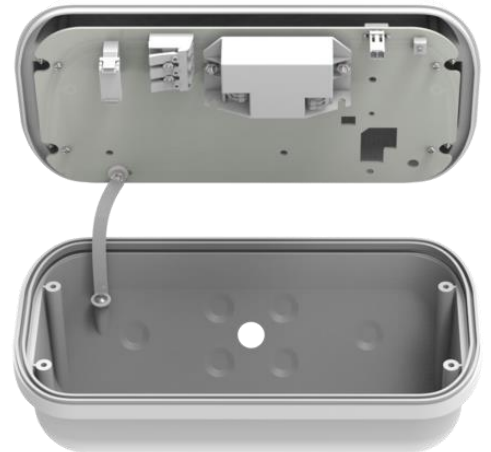

AMBIUS

ABHWDL2T-W Q5040870

Bulkhead

Dual Power

3000K

4000K

700-1100
LUMENS

IP65

POLY
CARBONATE

CONDUIT
ENTRY

DOUBLE
INSULATED

LUMINAIRE SPECIFICATION:

Model: ABHWDL2T-W
Wattage: 7/12W Integrated LEDs
(not replaceable)
Lumens: 700-1100
Colour Temp: 3000K/4000K
IK Rating: IK10
Estimated Lifespan: 50,000hrs
Warranty: 1 Year
IP Rated: IP65
Double Insulated
Input Voltage: 220-240VAC ~50Hz

DIMENSIONS:

137.5

270

118.5

LUMEN OUTPUT

This product has a dual power fitting with 7W and 12W – below table shows Lumen outputs by wattages and colour temperatures

Lumen Output	7W	12W
3000K	700LM	1000LM
4000K	700LM	1100LM