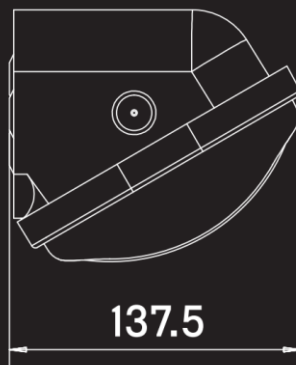

POLY
CARBONATE

CONDUIT
ENTRY

DOUBLE
INSULATED

LUMINAIRE SPECIFICATION:

Model: ABHWDL2T-W
Wattage: 7/12W Integrated LEDs
(not replaceable)
Lumens: 700-1100
Colour Temp: 3000K/4000K
IK Rating: IK10
Estimated Lifespan: 50,000hrs
Warranty: 1 Year
IP Rated: IP65
Double Insulated
Input Voltage: 220-240VAC ~50Hz

DIMENSIONS:

137.5

270

118.5

LUMEN OUTPUT

This product has a dual power fitting with 7W and 12W – below table shows Lumen outputs by wattages and colour temperatures

Lumen Output	7W	12W
3000K	700LM	1000LM
4000K	700LM	1100LM