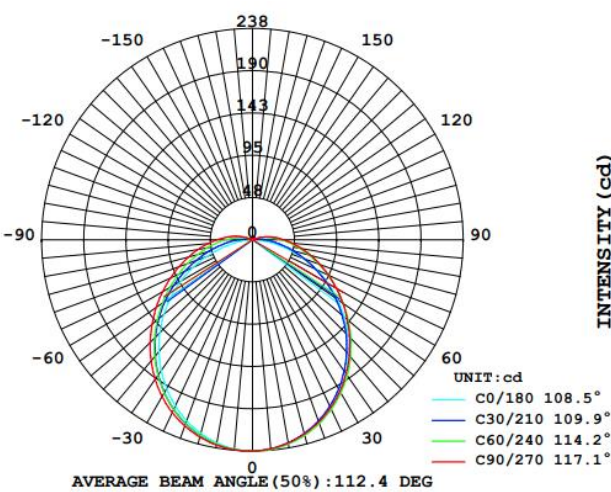

DIMENSIONS:

137.5

270

118.5

LUMEN OUTPUT

This product has a dual power fitting with 7W and 12W – below table shows Lumen outputs by wattages and colour temperatures

Lumen Output	7W	12W
3000K	700LM	1000LM
4000K	700LM	1100LM

PHOTOMETRICS

7W-3000k

7W-4000k

12W-3000k

12W-4000k