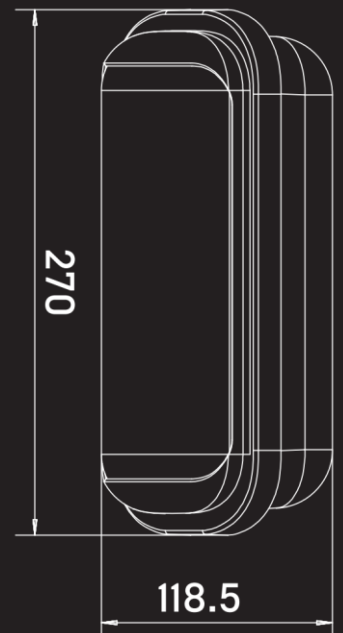

POLY
CARBONATE

CONDUIT
ENTRY

DOUBLE
INSULATED

LUMINAIRE SPECIFICATION:

Model: ABHWDL2T-W
Wattage: 7/12W Integrated LEDs
(not replaceable)
Lumens: 700-1100
Colour Temp: 3000K/4000K
IK Rating: IK10
Estimated Lifespan: 50,000hrs
Warranty: 1 Year
IP Rated: IP65
Double Insulated
Input Voltage: 220-240VAC ~50Hz

DIMENSIONS:

137.5

270

118.5

LUMEN OUTPUT

This product has a dual power fitting with 7W and 12W – below table shows Lumen outputs by wattages and colour temperatures

Lumen Output	7W	12W
3000K	700LM	1000LM
4000K	700LM	1100LM

PHOTOMETRICS

7W-3000k

7W-4000k

12W-3000k

12W-4000k