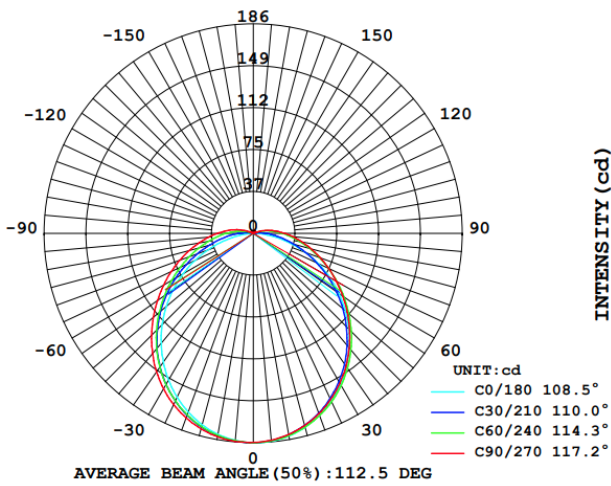

DIMENSIONS:

137.5

270

118.5

LUMEN OUTPUT

This product has a dual power fitting with 7W and 12W – below table shows Lumen outputs by wattages and colour temperatures

Lumen Output	7W	12W
3000K	700LM	1000LM
4000K	700LM	1100LM

PHOTOMETRICS

7W-3000k

7W-4000k

12W-3000k

12W-4000k