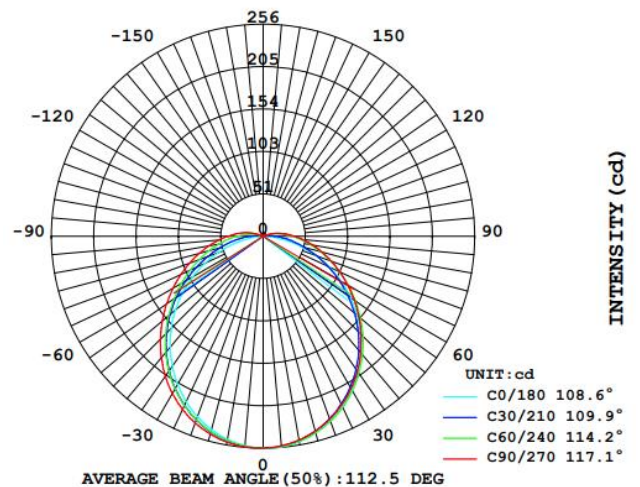

DIMENSIONS:

137.5

270

118.5

LUMEN OUTPUT

This product has a dual power fitting with 7W and 12W – below table shows Lumen outputs by wattages and colour temperatures

Lumen Output	7W	12W
3000K	700LM	1000LM
4000K	700LM	1100LM

PHOTOMETRICS

7W-3000k

7W-4000k

12W-3000k

12W-4000k