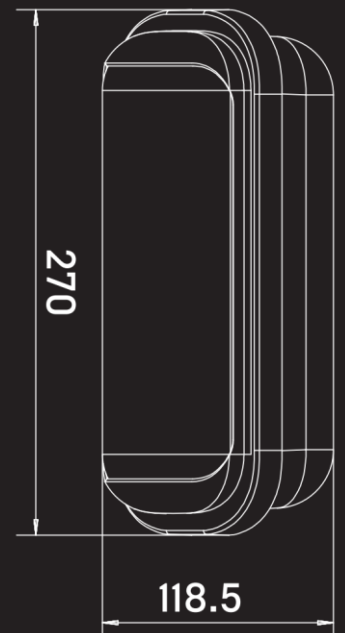

POLY
CARBONATE

CONDUIT
ENTRY

DOUBLE
INSULATED

LUMINAIRE SPECIFICATION:

Model: ABHWDL2T-B
Wattage: 7/12W Integrated LEDs
(not replaceable)
Lumens: 700-1100
Colour Temp: 3000K/4000K
IK Rating: IK10
Estimated Lifespan: 50,000hrs
Warranty: 1 Year
IP Rated: IP65
Double Insulated
Input Voltage: 220-240VAC ~50Hz

DIMENSIONS:

137.5

270

118.5

LUMEN OUTPUT

This product has a dual power fitting with 7W and 12W – below table shows Lumen outputs by wattages and colour temperatures

Lumen Output	7W	12W
3000K	700LM	1000LM
4000K	700LM	1100LM

PHOTOMETRICS

7W-3000k

7W-4000k

12W-3000k

12W-4000k