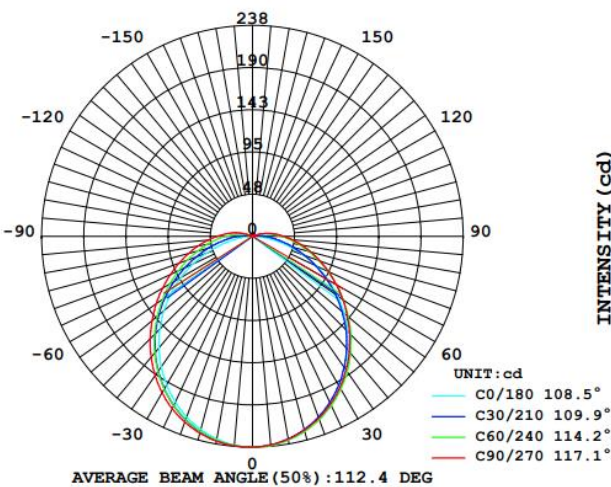

DIMENSIONS:

137.5

270

118.5

LUMEN OUTPUT

This product has a dual power fitting with 7W and 12W – below table shows Lumen outputs by wattages and colour temperatures

Lumen Output	7W	12W
3000K	700LM	1000LM
4000K	700LM	1100LM

PHOTOMETRICS

7W-3000k

7W-4000k

12W-3000k

12W-4000k