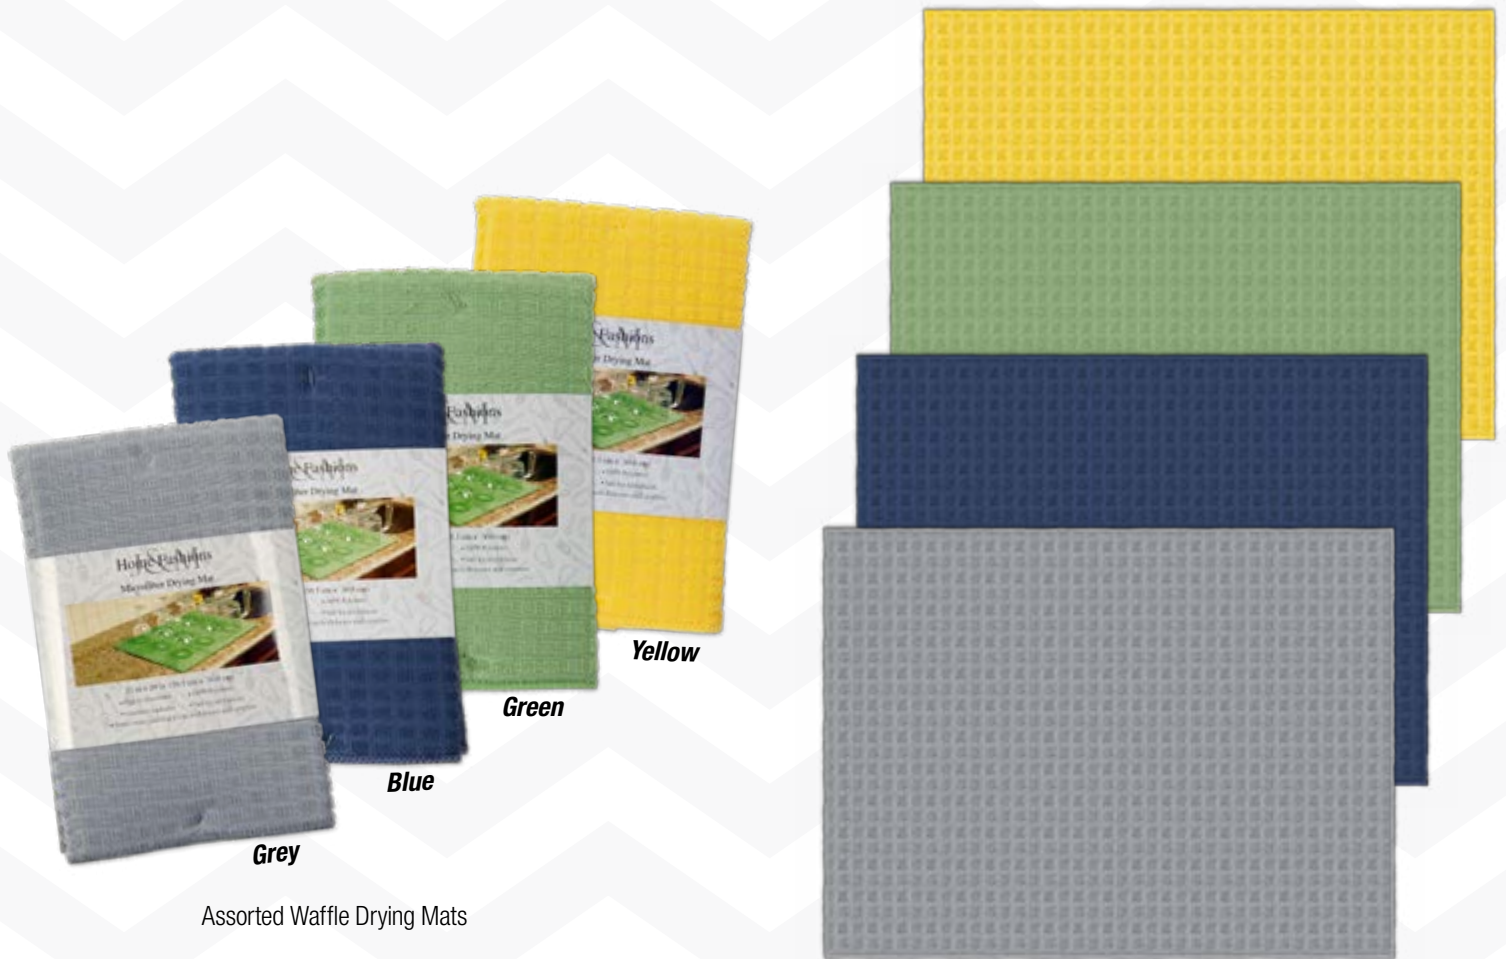

Back to Basics

15x20" Waffle Microfiber Drying Mats

Assorted Waffle Drying Mats

15x20" Waffle Microfiber Drying Mats

Open Stock- Asst. Waffle Microfiber Drying Mats

Item	UPC	Description	Qty
3560	761450035607	Asst.* Waffle MF Drying Mats	36

*Assorted colors: 9 Grey, 9 Blue, 9 Green, 9 Yellow

Case Specifications: Weight 11.0 lbs • Inner Pack 3 • Case Pack 36

Dimensions 11"x 14"x 19" • Cube 1.693 • TI/Hi 12/4

Display 10941- UPC 50761450109419

24pc Asst. Waffle Microfiber Drying Mat PDQ

Item	UPC	Description	Qty
3560	761450035607	Asst.* Waffle MF Drying Mats	24

*Asst. Colors: 6 Grey, 6 Blue, 6 Green, 6 Yellow

Case Specifications: Weight 7.9 lbs

Dimensions 11"x 14"x 13" • Cube 1.159 • TI/Hi 12/6