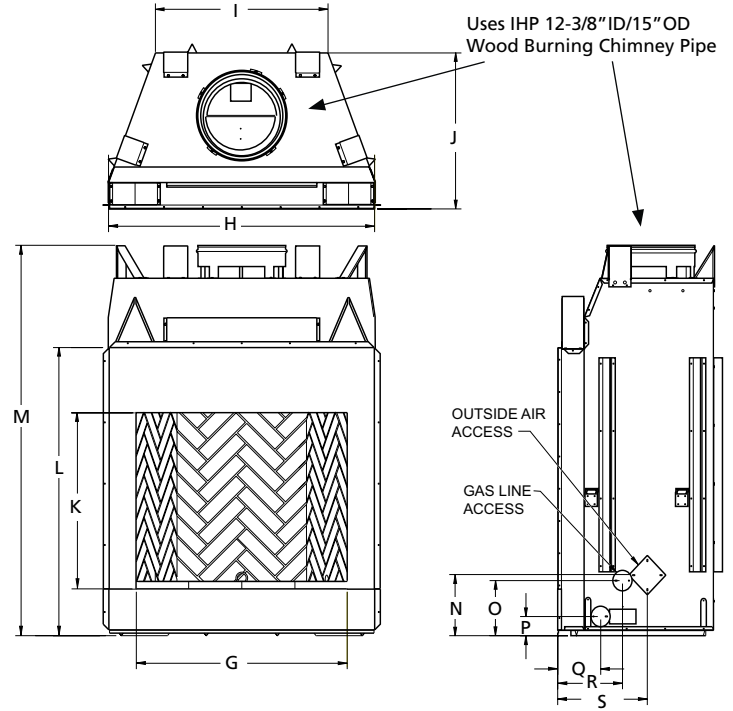

Black

Tempered bi-fold glass doors are expertly crafted.

FLAT WALL FRAMING SPECIFICATIONS

	WRT4536	WRT4542	WRT4550
A	67-1/8"	67-1/8"	67-1/8"
B	45-1/4"	51-1/4"	59-1/4"
C	28-1/4"	30-1/8"	30-1/8"

CORNER FRAMING SPECIFICATIONS

	WRT4536	WRT4542	WRT4550
D	45-1/4"	51-1/4"	59-1/4"
E	86-1/2"	92"	100"
F	61"	65"	71"

APPLIANCE SPECIFICATIONS

	WRT4536	WRT4542	WRT4550
G	36"	42"	50"
H	45-1/8"	51-1/8"	59"
I	29"	30-1/2"	38-1/2"
J	26-5/8"	29"	28-1/2"
K	30"	30"	30"
L	49"	49"	49"
M	67"	67"	67"
N	10-1/2"	10-1/2"	10-1/2"
O	9-1/2"	9-1/2"	9-1/2"
P	3-1/2"	3-1/2"	3-1/2"
Q	7-1/4"	8-1/2"	8-1/2"
R	11"	13"	13"
S	15-1/4"	17"	17"