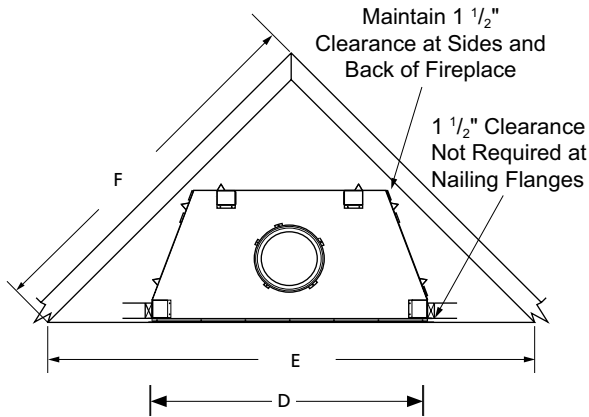

Black

Tempered bi-fold glass doors are expertly crafted.

FLAT WALL FRAMING SPECIFICATIONS

	WRT4536	WRT4542	WRT4550
A	67-1/8"	67-1/8"	67-1/8"
B	45-1/4"	51-1/4"	59-1/4"
C	28-1/4"	30-1/8"	30-1/8"

CORNER FRAMING SPECIFICATIONS

	WRT4536	WRT4542	WRT4550
D	45-1/4"	51-1/4"	59-1/4"
E	86-1/2"	92"	100"
F	61"	65"	71"

APPLIANCE SPECIFICATIONS

	WRT4536	WRT4542	WRT4550
G	36"	42"	50"
H	45-1/8"	51-1/8"	59"
I	29"	30-1/2"	38-1/2"
J	26-5/8"	29"	28-1/2"
K	30"	30"	30"
L	49"	49"	49"
M	67"	67"	67"
N	10-1/2"	10-1/2"	10-1/2"
O	9-1/2"	9-1/2"	9-1/2"
P	3-1/2"	3-1/2"	3-1/2"
Q	7-1/4"	8-1/2"	8-1/2"
R	11"	13"	13"
S	15-1/4"	17"	17"