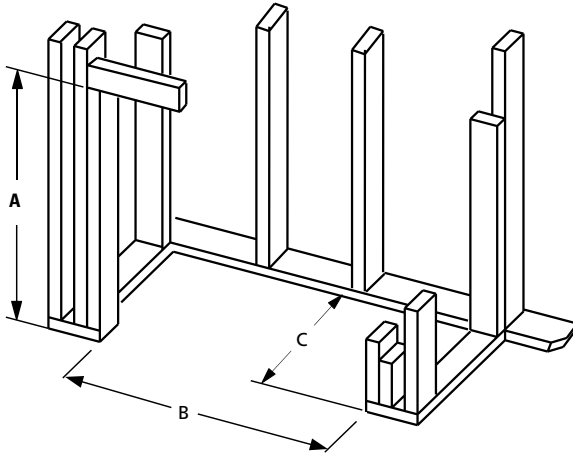

FEATURED WRT4542 fireplace with White Herringbone Refractory Panels

EXCLUSIVE FEATURES

- 🔥 Available in 36", 42" and 50" models
- 🔥 Massive smoke dome for reliable operation
- 🔥 Fully insulated firebox for increased performance in colder climates
- 🔥 Refractory panels in two patterns with integrated ash lip
- 🔥 Heavy duty cast iron log grate with rugged forged andirons
- 🔥 Easy access damper control
- 🔥 Includes mesh fire screens
- 🔥 Dual (left hand/right hand) outside air kits available for maximum performance
- 🔥 Durable textured powder coat finish
- 🔥 Uses IHP 12 DM (1700) double wall air cooled wood burning chimney
- 🔥 Uses IHP 12 HT (2100) heavy gauge double wall air cooled wood burning chimney, recommended for cold climates (required for Canada)
- 🔥 20 year limited warranty

WRT4542 fireplace and its large heavy duty log grate and rugged forged andirons

INTERIOR

(Required)

Choose refractory panels in stacked or herringbone patterns.

White Stacked

White Herringbone

GLASS DOORS

(Optional)

Black

Tempered bi-fold glass doors are expertly crafted.

FLAT WALL FRAMING SPECIFICATIONS

	WRT4536	WRT4542	WRT4550
A	67-1/8"	67-1/8"	67-1/8"
B	45-1/4"	51-1/4"	59-1/4"
C	28-1/4"	30-1/8"	30-1/8"

CORNER FRAMING SPECIFICATIONS

	WRT4536	WRT4542	WRT4550
D	45-1/4"	51-1/4"	59-1/4"
E	86-1/2"	92"	100"
F	61"	65"	71"

APPLIANCE SPECIFICATIONS

	WRT4536	WRT4542	WRT4550
G	36"	42"	50"
H	45-1/8"	51-1/8"	59"
I	29"	30-1/2"	38-1/2"
J	26-5/8"	29"	28-1/2"
K	30"	30"	30"
L	49"	49"	49"
M	67"	67"	67"
N	10-1/2"	10-1/2"	10-1/2"
O	9-1/2"	9-1/2"	9-1/2"
P	3-1/2"	3-1/2"	3-1/2"
Q	7-1/4"	8-1/2"	8-1/2"
R	11"	13"	13"
S	15-1/4"	17"	17"