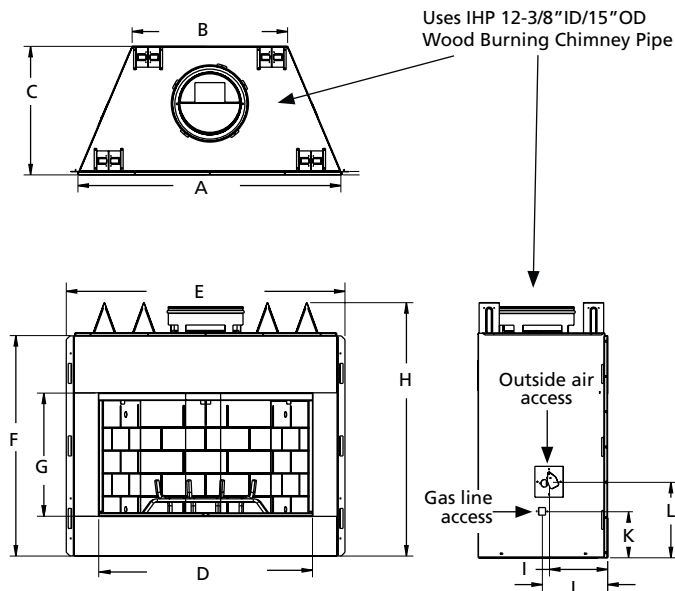

INTERIOR OPTIONS (REQUIRED)

Grey Stacked

Grey Herringbone

APPLIANCE SPECIFICATIONS

WRT3538 shown with Grey Herringbone Refractory liner

OPTIONAL ACCESSORIES

- Bi-fold glass doors
- Outside air kits
- Gas logs

	WRT3538	WRT3543
A	48"	52-3/4"
B	26-3/8"	31-1/8"
C	25-3/4"	25-3/4"
D	38"	42-3/4"
E	50"	54-3/4"
F	44-1/8"	44-1/8"
G	24-5/8"	24-5/8"
H	50-3/4"	50-3/4"
I	11-5/8"	11-5/8"
J	13-1/8"	13-1/8"
K	9-1/4"	9-1/4"
L	15-1/8"	15-1/8"

FRAMING SPECIFICATIONS

	WRT3538	WRT3543
HEIGHT	50-7/8"	50-7/8"
WIDTH	49-1/4"	54"
DEPTH	26-1/4"	26-1/4"

ON THE COVER: WRT3538 Fireplace with Grey Stacked Refractory Liner

Superior
FIREPLACES®

© 2018 Innovative Hearth Products
785700M 09/18