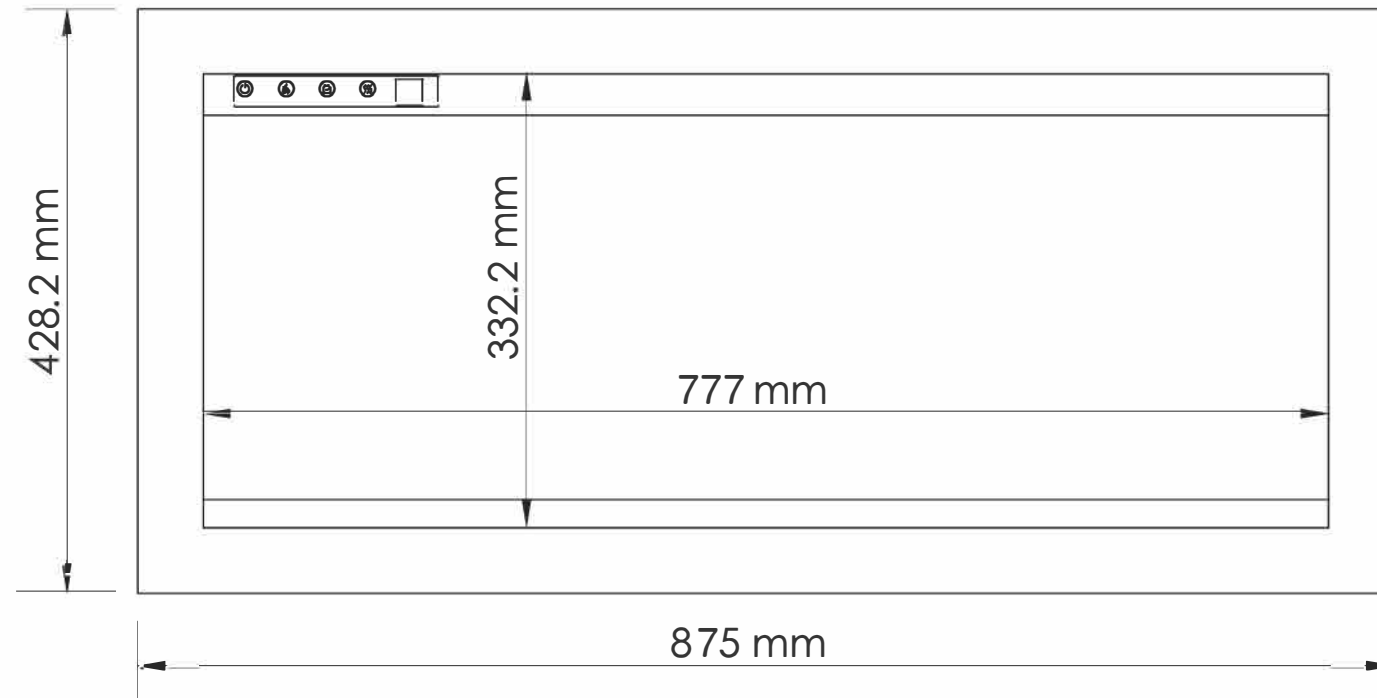

TECHNICAL SPECIFICATIONS		
VOLTS	120	
AMPS	12.5	
WATTS	1200	
HEATER	HIGH	1200 watts
	LOW	600 watts
NO HEATER	26 watts	
LAMPS	QUANTITY	LED
	WATTS	
	TOTAL WATTS	22 watts
ROTOR MOTOR	1 at 5 watts	
HEIGHT, WIDTH, DEPTH	15 5/8x 32 3/8x5 1/2	
GLASS VIEWING OPENING	13 1/8 x 30 5/8	
SURROUND SIZE	16 7/8 x 34 1/24	
SHIPPING SIZE	19 1/2 x 41 1/4 x 9 1/4	
SHIPPING WEIGHT		
	UNIT	
	STEEL FRONT	Included
PLUG LOCATION	Left Side	
CORD LENGTH	70 7/8"	
APPROX. HEATING AREA	400 sq ft	

SERIES WM-B	MODEL WM-34-B		REV 1
SCALE 1" = 1'-0"	DATE: 10/15/2018		SHEET 1 OF 1

TECHNICAL SPECIFICATIONS		
VOLTS	120	
AMPS	12.5	
WATTS	1200	
HEATER	HIGH	1200 watts
	LOW	600 watts
NO HEATER	26 watts	
LAMPS	QUANTITY	LED
	WATTS	
	TOTAL WATTS	22 watts
ROTOR MOTOR	1 at 5 watts	
HEIGHT, WIDTH, DEPTH	39.6 x 82.3 x 14 cm	
GLASS VIEWING OPENING	33.2 x 77.7 cm	
SURROUND SIZE	42.8 x 92.1 cm	
SHIPPING SIZE	49.3 x 104.6 x 23 cm	
SHIPPING WEIGHT		
	UNIT	
GLASS FRONT	Included	
PLUG LOCATION	Left Side	
CORD LENGTH	180 cm	
APPROX. HEATING AREA	37 sqm	

SERIES WM-B	MODEL WM-34-B		REV 1
SCALE 1:12	DATE: 10/15/2018		SHEET 1 OF 1