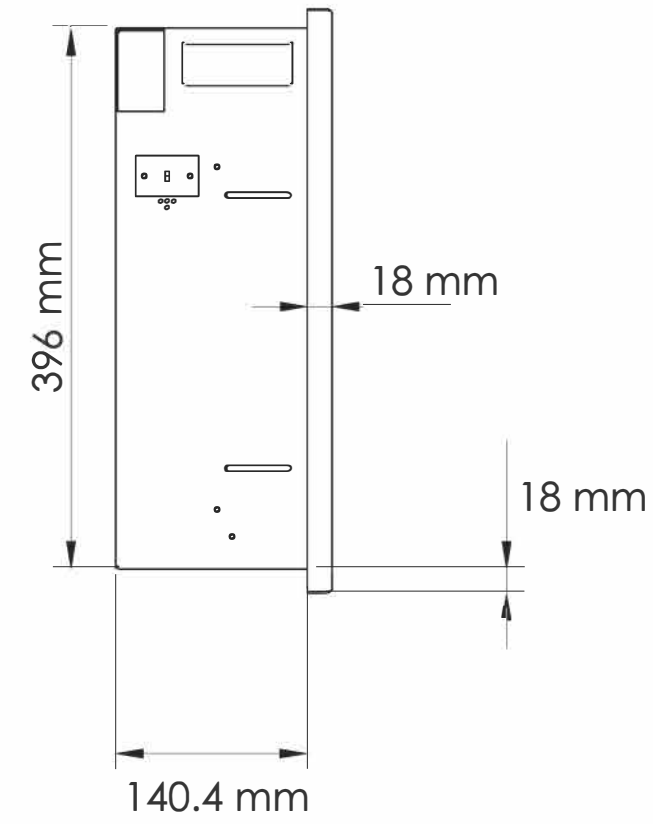

TECHNICAL SPECIFICATIONS		
VOLTS	120	
AMPS	12.5	
WATTS	1200	
HEATER	HIGH	1200 watts
	LOW	600 watts
NO HEATER	26 watts	
LAMPS	QUANTITY	LED
	WATTS	
	TOTAL WATTS	22 watts
ROTOR MOTOR	1 at 5 watts	
HEIGHT, WIDTH, DEPTH	15 5/8x 32 3/8x5 1/2	
GLASS VIEWING OPENING	13 1/8 x 30 5/8	
SURROUND SIZE	16 7/8 x 34 1/24	
SHIPPING SIZE	19 1/2 x 41 1/4 x 9 1/4	
SHIPPING WEIGHT		
	UNIT	
	STEEL FRONT	Included
PLUG LOCATION	Left Side	
CORD LENGTH	70 7/8"	
APPROX. HEATING AREA	400 sq ft	

SERIES WM-B	MODEL WM-34-B		REV 1
SCALE 1" = 1'-0"	DATE: 10/15/2018		SHEET 1 OF 1

TECHNICAL SPECIFICATIONS		
VOLTS	120	
AMPS	12.5	
WATTS	1200	
HEATER	HIGH	1200 watts
	LOW	600 watts
NO HEATER	26 watts	
LAMPS	QUANTITY	LED
	WATTS	
	TOTAL WATTS	22 watts
ROTOR MOTOR	1 at 5 watts	
HEIGHT, WIDTH, DEPTH	39.6 x 82.3 x 14 cm	
GLASS VIEWING OPENING	33.2 x 77.7 cm	
SURROUND SIZE	42.8 x 92.1 cm	
SHIPPING SIZE	49.3 x 104.6 x 23 cm	
SHIPPING WEIGHT		
	UNIT	
GLASS FRONT	Included	
PLUG LOCATION	Left Side	
CORD LENGTH	180 cm	
APPROX. HEATING AREA	37 sqm	

SERIES WM-B	MODEL WM-34-B		REV 1
SCALE 1:12	DATE: 10/15/2018		SHEET 1 OF 1