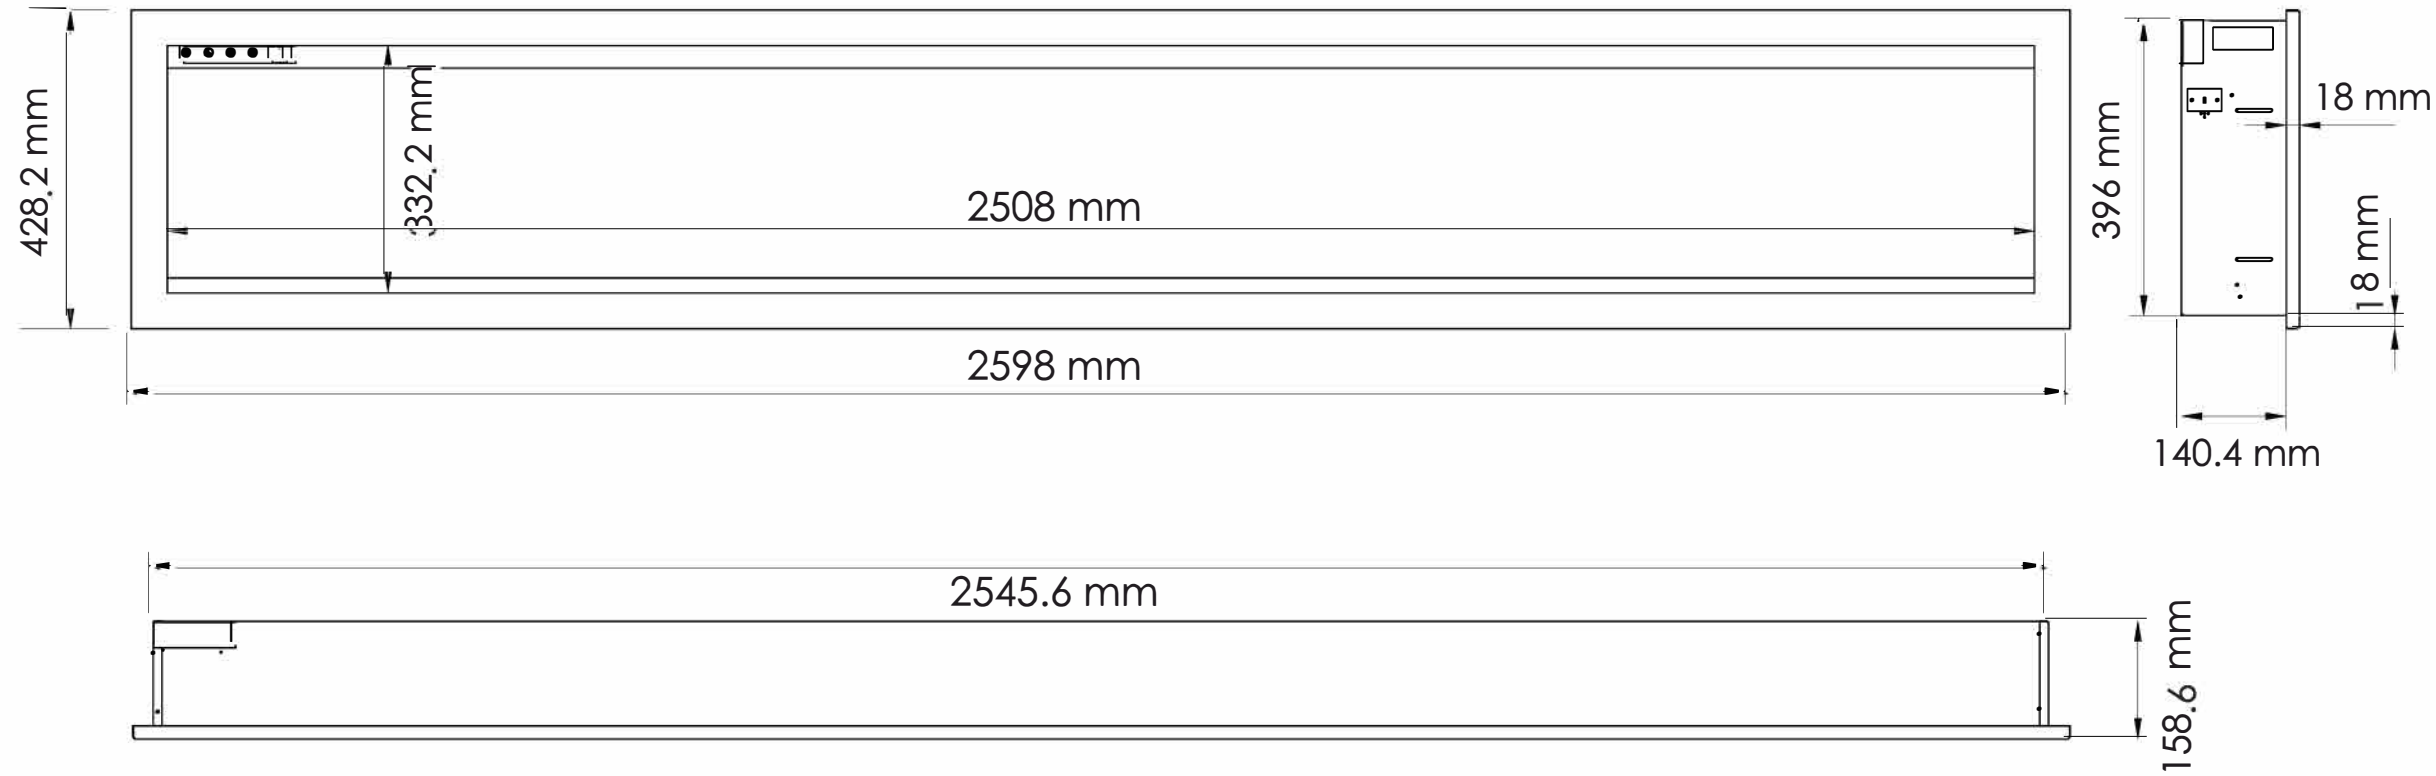

TECHNICAL SPECIFICATIONS		
VOLTS	120	
AMPS	12.5	
WATTS	1200	
HEATER	HIGH	1200 watts
	LOW	600 watts
NO HEATER	39 watts max	
LAMPS	QUANTITY	LED
	WATTS	
	TOTAL WATTS	22 watts
ROTOR MOTOR	1 at 5 watts	
HEIGHT, WIDTH, DEPTH	15 5/8 x 100 1/4 x 5 1/2	
GLASS VIEWING OPENING	13 1/8 x 98 3/8	
SURROUND SIZE	16 7/8 x 102 1/4	
SHIPPING SIZE	19 1/2 x 107 1/4 x 9 1/4	
SHIPPING WEIGHT		
	UNIT	
	STEEL FRONT	Included
PLUG LOCATION	Left Side	
CORD LENGTH	70 7/8 "	
APPROX. HEATING AREA	400 sq ft	

SERIES	MODEL		REV
WM-B	WM-100-B		1
SCALE 1" = 1'-0"	DATE: 10/15/2018	SHEET 1 OF 1	

TECHNICAL SPECIFICATIONS		
VOLTS	120	
AMPS	12.5	
WATTS	1200	
HEATER	HIGH	1200 watts
	LOW	600 watts
NO HEATER	39 watts max	
LAMPS	QUANTITY	LED
	WATTS	
	TOTAL WATTS	22 watts
ROTOR MOTOR	1 at 5 watts	
HEIGHT, WIDTH, DEPTH	39.6 x 254.6 x 14 cm	
GLASS VIEWING OPENING	33.2 x 250 cm	
SURROUND SIZE	42.8 x 259.8 cm	
SHIPPING SIZE	49.3 x 272.2 x 23 cm	
SHIPPING WEIGHT		
GLASS FRONT	UNIT	
		Included
PLUG LOCATION	Left Side	
CORD LENGTH	180 cm	
APPROX. HEATING AREA	37 sqm	

SERIES	MODEL		REV
WM-B	WM-100-B		1
SCALE 1:12	DATE: 10/15/2018	SHEET 1 OF 1	