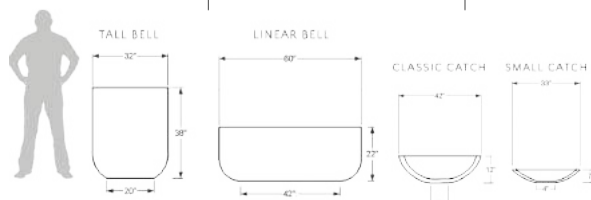

Bell & Catch Series Planter

15,000psi Superior Strength Concrete (max rating)
Optional fire-bowl conversion kits available

Bell Tall	15,000psi Concrete	32Wx38H	BT3238
Bell Linear	15,000psi Concrete	60LX22Hx28W	BL6022
Bell Round	15,000psi Concrete	60Lx22Hx60W	BR6022
Classic Catch (Stackable for volume shipping)	15,000psi Concrete	43Wx12H	CC4312
Classic Small Catch (Stackable for volume shipping)	15,000psi Concrete	33Wx7H	CS3307
Classic Sixty Catch	15,000psi Concrete	60Wx12H	CS6012

Bell Linear shown in Cardinal