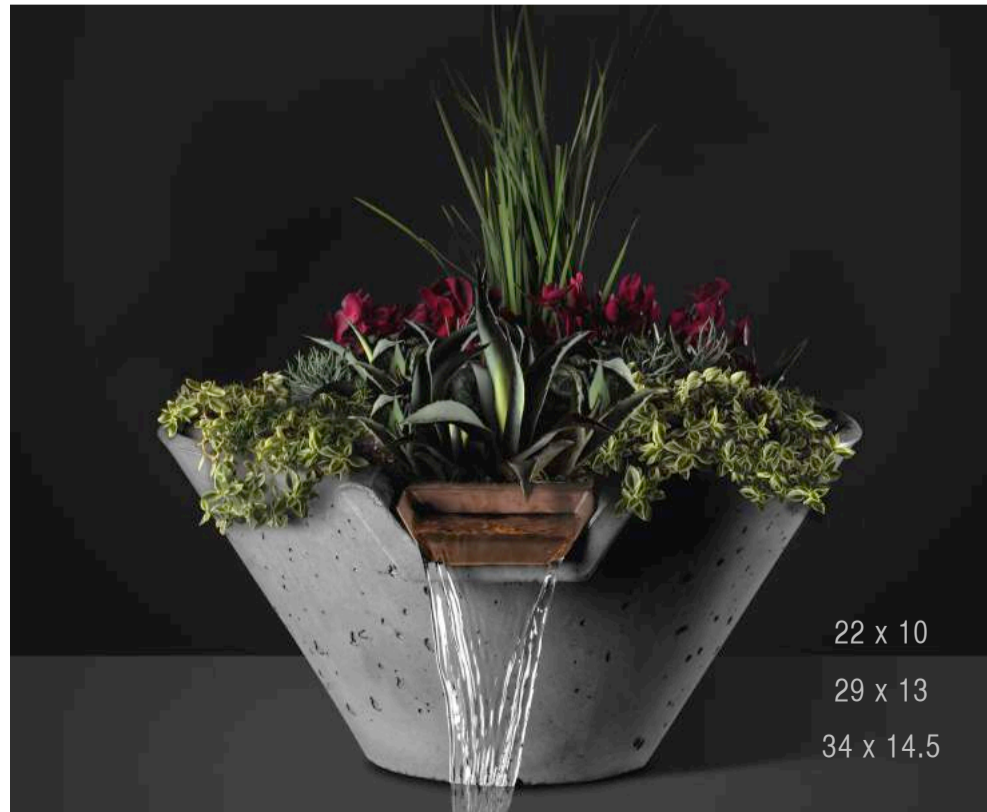

Fire Stone

Stone

Cascade Fire on Glass

22 x 10
29 x 13
34 x 14.5

22 x 10
29 x 13
34 x 14.5

Cascade Fire on Water

22 x 10
29 x 13
34 x 14.5

22 x 10
29 x 13
34 x 14.5

SLICKROCK
CONCRETE

Scupper

Spillway

Cascade Water Bowl

Cascade Water + Planter

Water-Bowls

15,000psi Superior Strength Concrete (max rating)

Spill Classic	15,000psi Concrete	24Wx12H	SPC2412
---------------	--------------------	---------	---------