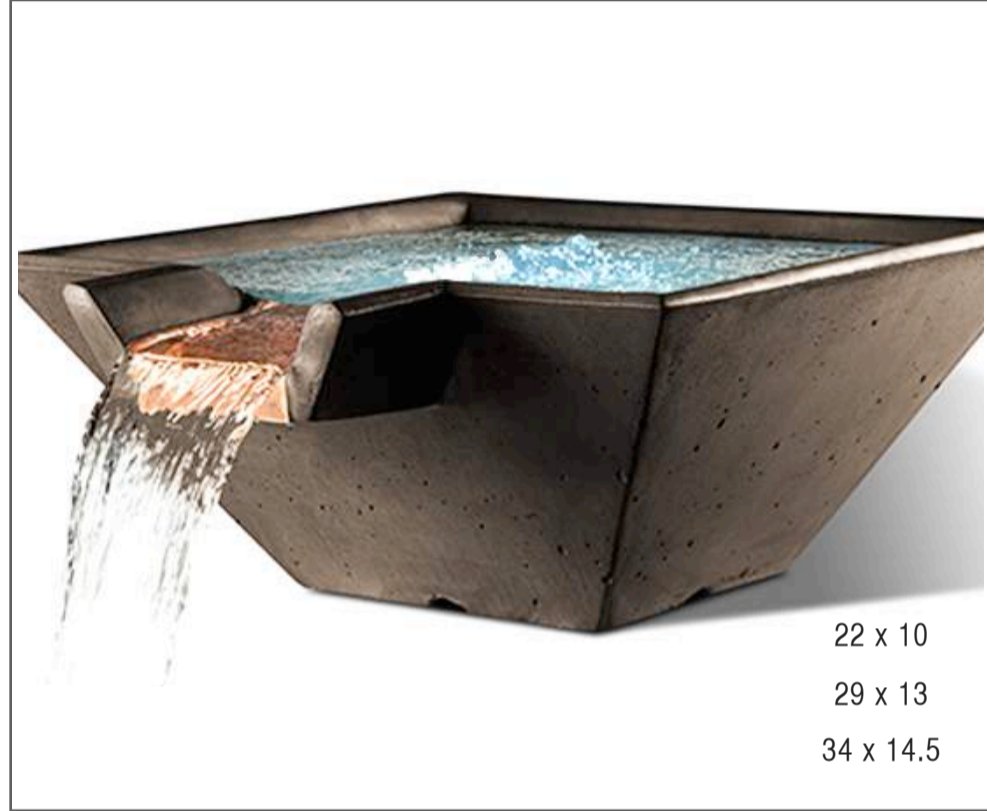

SLICKROCK
CONCRETE

Scupper

Spillway

Cascade Water Bowl

Cascade Water + Planter

Water-Bowls

15,000psi Superior Strength Concrete (max rating)

Spill Classic	15,000psi Concrete	24Wx12H	SPC2412
---------------	--------------------	---------	---------

Shown in Umber

Spill Conical	15,000psi Concrete	30Wx14H	SPC3014
---------------	--------------------	---------	---------

Shown in Copper

Spill Square	15,000psi Concrete	30Wx10H	SPS3010
--------------	--------------------	---------	---------