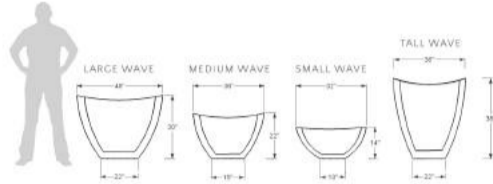

Wave Series Planter

15,000psi Superior Strength Concrete (max rating)
Optional fire-bowl conversion kits available

Wave Large	15,000psi Concrete	48Wx30H	WL4830
Wave Tall	15,000psi Concrete	36Wx38H	WT3638
Wave Medium	15,000psi Concrete	36Wx22H	WM3622
Wave Wide	15,000psi Concrete	44Wx17.5H	WW4417
Wave Small	15,000psi Concrete	32Wx14H	WS3214

Wave Medium shown in Copper

Square Series Planter

15,000psi Superior Strength Concrete (max rating)
Optional fire-bowl conversion kits available

Square Large	15,000psi Concrete	36Wx27H	SL3627
Square Rectangle	15,000psi Concrete	48LX22Hx30W	SR4822
Square Small (Stackable for volume shipping)	15,000psi Concrete	30Wx10H	SS3010
Square Tall	15,000psi Concrete	20Wx38H	ST2038
Square Linear	15,000psi Concrete	72LX20Hx17W	SL7220