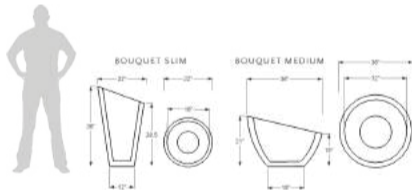

Bouquet Slim shown in Sahara

Trash Receptacle

15,000psi Superior Strength Concrete (max rating)

Trash Receptacle	15,000psi Concrete	COMING SOON	COMING SOON