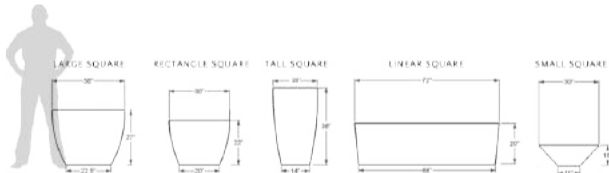

Wave Medium shown in Copper

Square Series Planter

15,000psi Superior Strength Concrete (max rating)
Optional fire-bowl conversion kits available

Square Large	15,000psi Concrete	36Wx27H	SL3627
Square Rectangle	15,000psi Concrete	48LX22Hx30W	SR4822
Square Small (Stackable for volume shipping)	15,000psi Concrete	30Wx10H	SS3010
Square Tall	15,000psi Concrete	20Wx38H	ST2038
Square Linear	15,000psi Concrete	72LX20Hx17W	SL7220