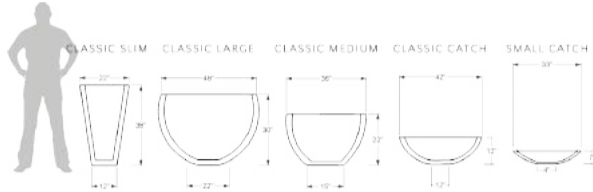

Classic Series Planter

15,000psi Superior Strength Concrete (max rating)
Optional fire-bowl conversion kits available

Classic Large	15,000psi Concrete	48Wx30H	CL4830
Classic Medium	15,000psi Concrete	36Wx22H	CM3622
Classic Slim	15,000psi Concrete	22Wx36H	CS2236
Classic Sm Bowl	15,000psi Concrete	24Wx12H	CS2412
Classic Conical (Stackable for volume shipping)	15,000psi Concrete	30Wx14H	CC3014

Classic Large shown in Seafoam

Bouquet Series Planter

15,000psi Superior Strength Concrete (max rating)
Optional fire-bowl conversion kits available

Bouquet Slim	15,000psi Concrete	22Wx36H	BS2236
Bouquet Medium	15,000psi Concrete	36Wx21H	BM3621