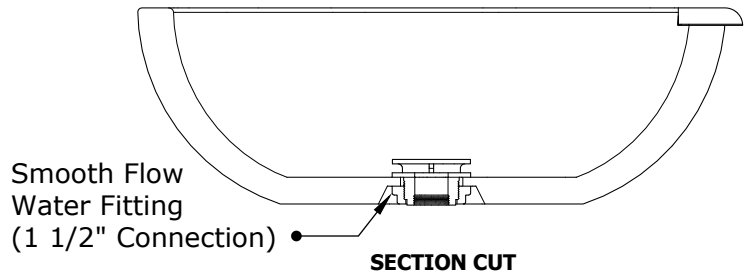

SEDONA WATER BOWL- WOOD GRAIN

ISOMETRIC VIEW

TOP VIEW

RIGHT SIDE VIEW

FRONT SIDE VIEW

SECTION CUT

Smooth Flow Water Fitting (1 1/2" Connection)

1 1/2" Inlet

SKU	A	B	C	D	GPM
OPT-27RWGWO	27"	10"	12"	2"	7-10

Fire Bowl Material: Wood Grain
Finish: Smooth Finish

Includes: Copper Spillway and Water Fitting Connection