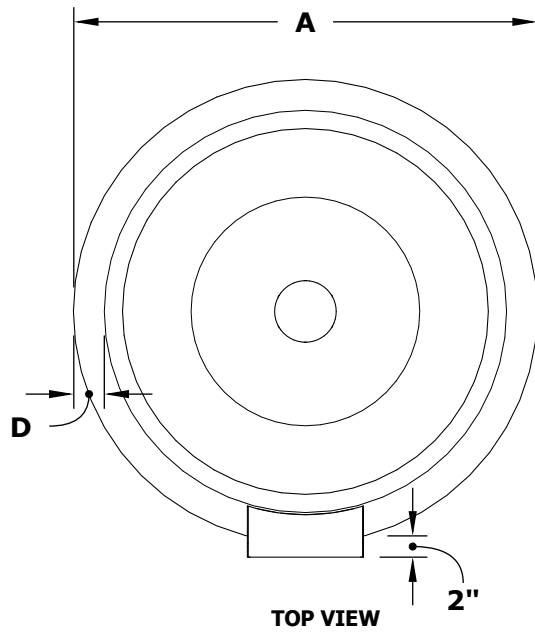

SEDONA WATER BOWL- WOOD GRAIN

ISOMETRIC VIEW

TOP VIEW

RIGHT SIDE VIEW

FRONT SIDE VIEW

SECTION CUT

Smooth Flow Water Fitting (1 1/2" Connection)

1 1/2" Inlet

SKU	A	B	C	D	GPM
OPT-27RWGWO	27"	10"	12"	2"	7-10

Fire Bowl Material: Wood Grain
Finish: Smooth Finish

Includes: Copper Spillway and Water Fitting Connection