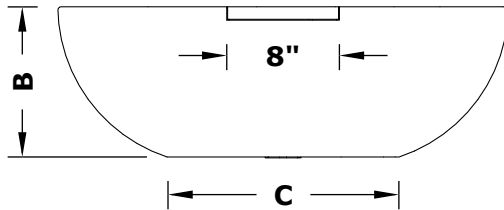

SEDONA WATER BOWL- WOOD GRAIN

ISOMETRIC VIEW

TOP VIEW

RIGHT SIDE VIEW

FRONT SIDE VIEW

SECTION CUT

Smooth Flow Water Fitting (1 1/2" Connection)

1 1/2" Inlet

SKU	A	B	C	D	GPM
OPT-27RWGWO	27"	10"	12"	2"	7-10

Fire Bowl Material: Wood Grain
Finish: Smooth Finish

Includes: Copper Spillway and Water Fitting Connection