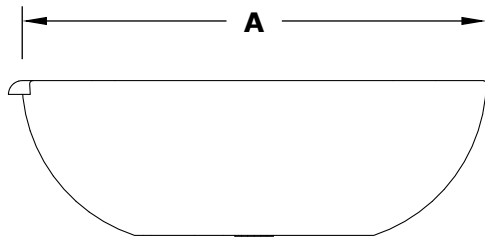

SEDONA WATER BOWL- WOOD GRAIN

ISOMETRIC VIEW

TOP VIEW

RIGHT SIDE VIEW

FRONT SIDE VIEW

SECTION CUT

Smooth Flow Water Fitting (1 1/2" Connection)

1 1/2" Inlet

SKU	A	B	C	D	GPM
OPT-27RWGWO	27"	10"	12"	2"	7-10

Fire Bowl Material: Wood Grain
Finish: Smooth Finish

Includes: Copper Spillway and Water Fitting Connection