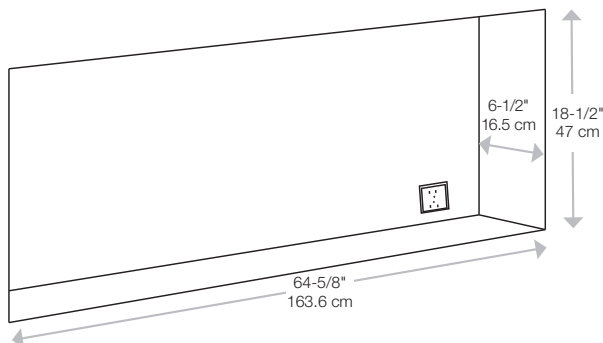

Warms up to **1,000** sq. ft.

Interchangeable Media Options

Flame Colors

In-wall Installation Dimensions

Multi-function remote

120 Volts | 1,400 Watts | 4,777 BTU

Model #	Description	Lbs / Kg	UPC	Wty. [†]	Carton Dimensions (WxHxD)		Cube	
					Inches	cm	ft ³	m ³
SIL72	72" Linear Electric Fireplace	104.1 / 38.8	781052 132764	1 yr.	77-3/8 x 24-3/4 x 9-1/2	196.6 x 62.0 x 24.1	10.4	0.3