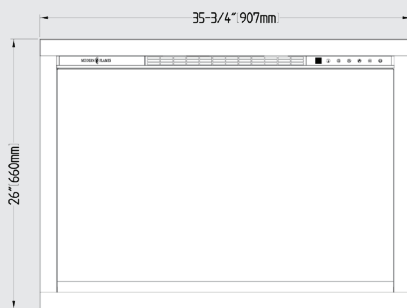

## Slide -In Trim Specs

**RS-3021 · 1-5/8" trim**

**RS-3626 · 1-5/8" trim**

**RS-4229 · 1-5/8" trim**

## Optional Insert Trim Specs

**RS-3021**

Model	A	B	Width	Part Number
RS-3021	38"	23-1/4"	5"	TK-RS-3824 - Thin Trim
RS-3021	38"	27-5/8"	5"	TK-RS-3824 - Extra Wide Trim
RS-3021	44"	26-1/4"	8"	TK-RS-4427 - Thin Trim
RS-3021	44"	33-5/8"	8"	TK-RS-4427 - Extra Wide Trim

**RS-3626**

Model	A	B	Width	Part Number
RS-3626	40-1/2"	27-3/8"	4"	TK-RS-4128 - Thin Trim
RS-3626	40-1/2"	30-3/4"	4"	TK-RS-4128 - Extra Wide Trim
RS-3626	44-1/2"	29-3/8"	6"	TK-RS-4530 - Thin Trim
RS-3626	44-1/2"	34-3/4"	6"	TK-RS-4530 - Extra Wide Trim