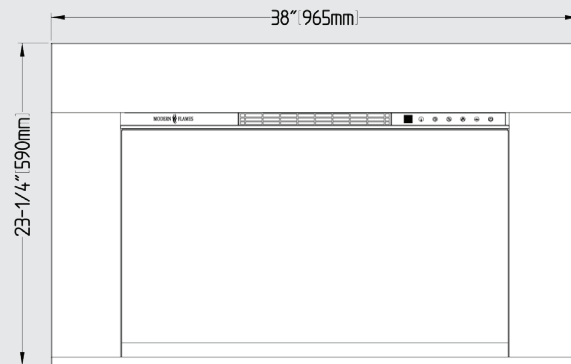

## Slide -In Trim Specs

**RS-3021 · 1-5/8" trim**

**RS-3626 · 1-5/8" trim**

**RS-4229 · 1-5/8" trim**

## Optional Insert Trim Specs

**RS-3021**

Model	A	B	Width	Part Number
RS-3021	38"	23-1/4"	5"	TK-RS-3824 - Thin Trim
RS-3021	38"	27-5/8"	5"	TK-RS-3824 - Extra Wide Trim
RS-3021	44"	26-1/4"	8"	TK-RS-4427 - Thin Trim
RS-3021	44"	33-5/8"	8"	TK-RS-4427 - Extra Wide Trim

**RS-3626**

Model	A	B	Width	Part Number
RS-3626	40-1/2"	27-3/8"	4"	TK-RS-4128 - Thin Trim
RS-3626	40-1/2"	30-3/4"	4"	TK-RS-4128 - Extra Wide Trim
RS-3626	44-1/2"	29-3/8"	6"	TK-RS-4530 - Thin Trim
RS-3626	44-1/2"	34-3/4"	6"	TK-RS-4530 - Extra Wide Trim