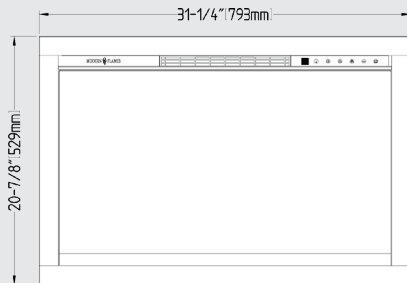

## Slide -In Trim Specs

**RS-3021 · 1-5/8" trim**

**RS-3626 · 1-5/8" trim**

**RS-4229 · 1-5/8" trim**

## Optional Insert Trim Specs

**RS-3021**

Model	A	B	Width	Part Number
RS-3021	38"	23-1/4"	5"	TK-RS-3824 - Thin Trim
RS-3021	38"	27-5/8"	5"	TK-RS-3824 - Extra Wide Trim
RS-3021	44"	26-1/4"	8"	TK-RS-4427 - Thin Trim
RS-3021	44"	33-5/8"	8"	TK-RS-4427 - Extra Wide Trim

**RS-3626**

Model	A	B	Width	Part Number
RS-3626	40-1/2"	27-3/8"	4"	TK-RS-4128 - Thin Trim
RS-3626	40-1/2"	30-3/4"	4"	TK-RS-4128 - Extra Wide Trim
RS-3626	44-1/2"	29-3/8"	6"	TK-RS-4530 - Thin Trim
RS-3626	44-1/2"	34-3/4"	6"	TK-RS-4530 - Extra Wide Trim