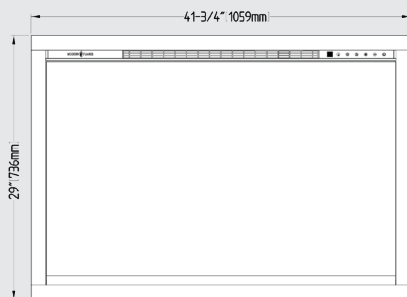

## Slide -In Trim Specs

**RS-3021 · 1-5/8" trim**

**RS-3626 · 1-5/8" trim**

**RS-4229 · 1-5/8" trim**

## Optional Insert Trim Specs

**RS-3021**

Model	A	B	Width	Part Number
RS-3021	38"	23-1/4"	5"	TK-RS-3824 - Thin Trim
RS-3021	38"	27-5/8"	5"	TK-RS-3824 - Extra Wide Trim
RS-3021	44"	26-1/4"	8"	TK-RS-4427 - Thin Trim
RS-3021	44"	33-5/8"	8"	TK-RS-4427 - Extra Wide Trim

**RS-3626**

Model	A	B	Width	Part Number
RS-3626	40-1/2"	27-3/8"	4"	TK-RS-4128 - Thin Trim
RS-3626	40-1/2"	30-3/4"	4"	TK-RS-4128 - Extra Wide Trim
RS-3626	44-1/2"	29-3/8"	6"	TK-RS-4530 - Thin Trim
RS-3626	44-1/2"	34-3/4"	6"	TK-RS-4530 - Extra Wide Trim