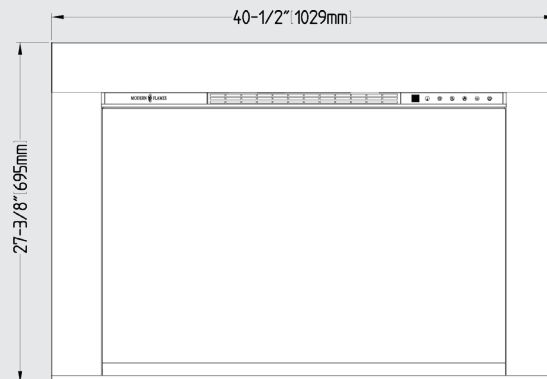

## Slide -In Trim Specs

**RS-3021 · 1-5/8" trim**

**RS-3626 · 1-5/8" trim**

**RS-4229 · 1-5/8" trim**

## Optional Insert Trim Specs

**RS-3021**

Model	A	B	Width	Part Number
RS-3021	38"	23-1/4"	5"	TK-RS-3824 - Thin Trim
RS-3021	38"	27-5/8"	5"	TK-RS-3824 - Extra Wide Trim
RS-3021	44"	26-1/4"	8"	TK-RS-4427 - Thin Trim
RS-3021	44"	33-5/8"	8"	TK-RS-4427 - Extra Wide Trim

**RS-3626**

Model	A	B	Width	Part Number
RS-3626	40-1/2"	27-3/8"	4"	TK-RS-4128 - Thin Trim
RS-3626	40-1/2"	30-3/4"	4"	TK-RS-4128 - Extra Wide Trim
RS-3626	44-1/2"	29-3/8"	6"	TK-RS-4530 - Thin Trim
RS-3626	44-1/2"	34-3/4"	6"	TK-RS-4530 - Extra Wide Trim