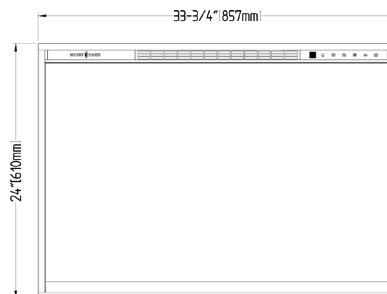

RS-3626 · 5/8" trim