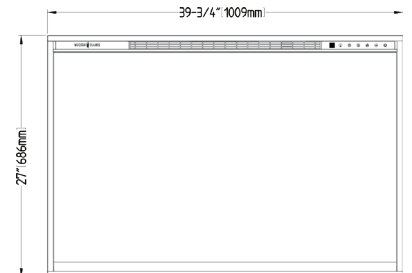

RS-4229 · 5/8" trim

ModernFlames.com

3515 E. Atlanta Ave. Phoenix, AZ 85040
(602) 268-9353 • (877) 246-9353

INNOVATING THE INDUSTRY STANDARDS OF TOMORROW