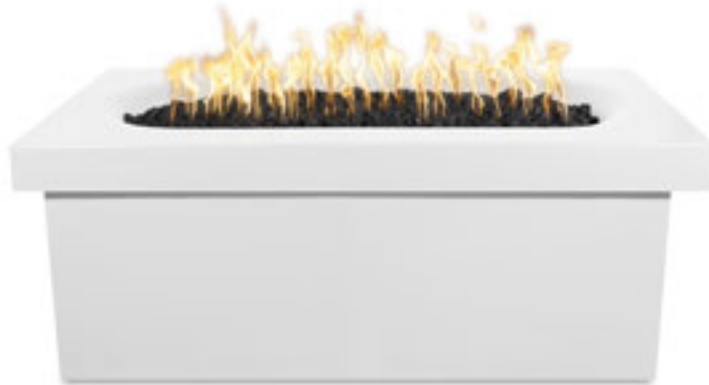

Pismo Fire Pit

Includes Stainless Steel Door For Propane Tank Storage.

OPT-2448	Match Lit	OPT-2460	Match Lit
OPT-2448FSML	Flame Sense	OPT-2460FSEN	Flame Sense
OPT-2448EKIT	110V Plug & Play	OPT-2460EKIT	110V Plug & Play

- | | |
|-----------------------------|-----------------------------|
| » Dimension: 48" x 24" | » Dimension: 60" x 24" |
| » Height: 24" | » Height: 24" |
| » Burning Area: 31" x 11" | » Burning Area: 42" x 11" |
| » Toe Kick: 2" x 2" | » Toe Kick: 2" x 2" |
| » Weight: 315 lbs. | » Weight: 395 lbs. |
| » BTU: 65K | » BTU: 65K |
| » Sugg. Fire Glass: 50 lbs. | » Sugg. Fire Glass: 50 lbs. |

Optional Accessories

Unit	Canvas Cover	Stainless Lid	Glass Wind Guard
48" Pismo	OPT-CVR-4824	OPT-RC1232	OPT-WG-3414
60" Pismo	OPT-CVR-6024	OPT-RC1244	OPT-WG-4614

Linear Ramona Fire Table

Includes Stainless Steel Door For Propane Tank Storage.

OPT-RMNR60	Match Lit
OPT-RMNR60FSML	Flame Sense
OPT-RMNR60EKIT	110V Plug & Play

- » Dimensions: 60" x 24"
- » Height: 24"
- » Base: 54" x 18"
- » Burn Area: 48" x 12"
- » Weight: 395 lbs.
- » BTU: 65K
- » Sugg. Fire Glass: 50 lbs.