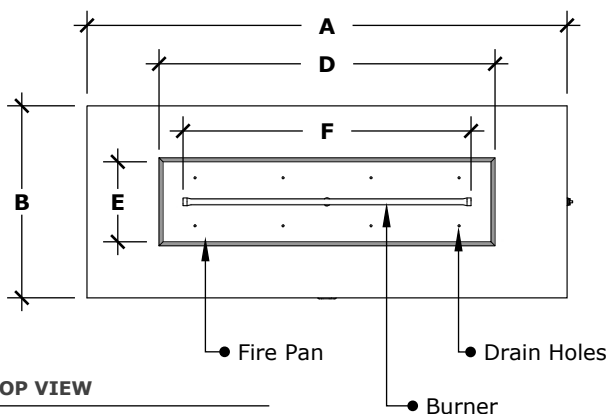

PISMO FIRE PIT

GFRC CONCRETE

FRONT VIEW

scale: 1/2" = 1'-0" (1:24)

RIGHT VIEW

scale: 1/2" = 1'-0" (1:24)

TOP VIEW

scale: 1/2" = 1'-0" (1:24)

UNDERSIDE VIEW

scale: 1/2" = 1'-0" (1:24)

SKU	A	B	C	D	E	F	G	H	BTU
OPT-2448	48"	24"	24"	31"	11"	24"	40"	16"	65,000
OPT-2460	60"	24"	24"	42"	11"	36"	52"	16"	65,000

Fire Pit Material: GFRC Concrete
 Pan Material: 304 Stainless Steel
 Burner Material: 304 Stainless Steel

Match Lit Unit Includes: Pan, Burner, Gas Orifice, Gas Hoses, Key Valve, Key,

110v Ignition Unit Includes: Pan, Burner, Gas Orifice, Gas Hoses, Key Valve, Key, Plug & Play Electronic Valve, Pilot Igniter.