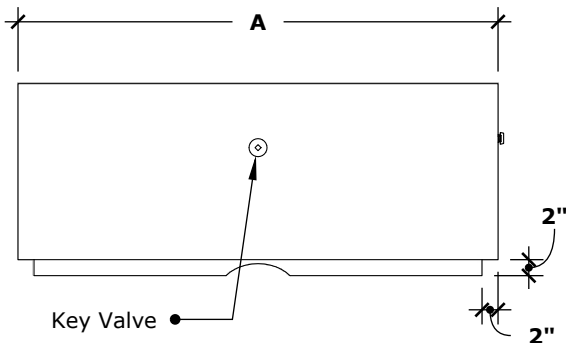

PISMO FIRE PIT

GFRC CONCRETE

FRONT VIEW

scale: 1/2" = 1'-0" (1:24)

RIGHT VIEW

scale: 1/2" = 1'-0" (1:24)

TOP VIEW

scale: 1/2" = 1'-0" (1:24)

UNDERSIDE VIEW

scale: 1/2" = 1'-0" (1:24)

SKU	A	B	C	D	E	F	G	H	BTU
OPT-2448	48"	24"	24"	31"	11"	24"	40"	16"	65,000
OPT-2460	60"	24"	24"	42"	11"	36"	52"	16"	65,000

Fire Pit Material: GFRC Concrete
 Pan Material: 304 Stainless Steel
 Burner Material: 304 Stainless Steel