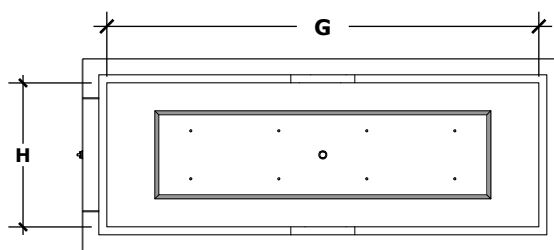

PISMO FIRE PIT

GFRC CONCRETE

FRONT VIEW

scale: 1/2" = 1'-0" (1:24)

RIGHT VIEW

scale: 1/2" = 1'-0" (1:24)

TOP VIEW

scale: 1/2" = 1'-0" (1:24)

UNDERSIDE VIEW

scale: 1/2" = 1'-0" (1:24)

SKU	A	B	C	D	E	F	G	H	BTU
OPT-2448	48"	24"	24"	31"	11"	24"	40"	16"	65,000
OPT-2460	60"	24"	24"	42"	11"	36"	52"	16"	65,000

Fire Pit Material: GFRC Concrete
 Pan Material: 304 Stainless Steel
 Burner Material: 304 Stainless Steel