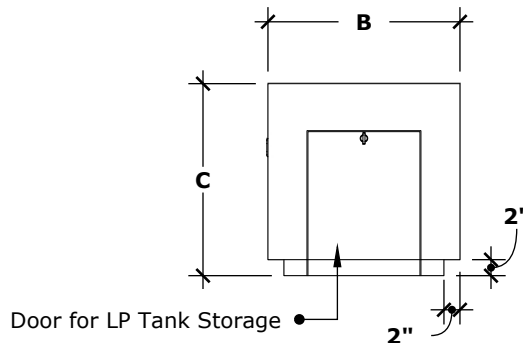

PISMO FIRE PIT

GFRC CONCRETE

FRONT VIEW

scale: 1/2" = 1'-0" (1:24)

RIGHT VIEW

scale: 1/2" = 1'-0" (1:24)

TOP VIEW

scale: 1/2" = 1'-0" (1:24)

UNDERSIDE VIEW

scale: 1/2" = 1'-0" (1:24)

SKU	A	B	C	D	E	F	G	H	BTU
OPT-2448	48"	24"	24"	31"	11"	24"	40"	16"	65,000
OPT-2460	60"	24"	24"	42"	11"	36"	52"	16"	65,000

Fire Pit Material: GFRC Concrete
 Pan Material: 304 Stainless Steel
 Burner Material: 304 Stainless Steel