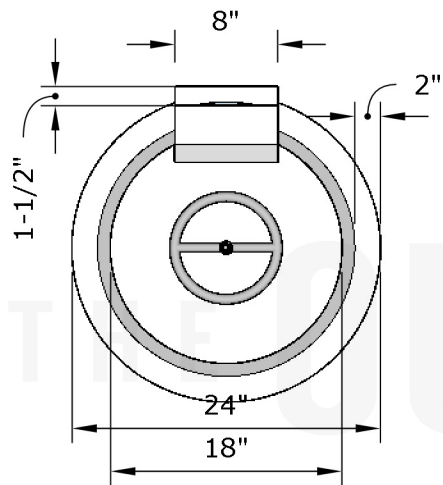

Replacement Part Numbers

FRONT

TOP

SIDE

Cazo - 24" Fire & Water Bowl

Page Number	1 of 1
Author: Bryant Uribe	4/13/2018
Approved By: Gabriel Estrada	4/13/2018

Part Number	OPT-24RFWM
Material	GFRC
Finishes	Black, Ash, Gray, Limestone, Chocolate, Brow, Vanilla
Gas Type	Natural Gas (-NG) or Liquid Propane (-LP)
Weight	150 - 160 lbs.
BTUs	55,000 - 65,000
Suggested Fire Glass	30 lbs.
Access Door	N/A

ITEM NO.	REPLACEMENT PART NUMBER	QTY.
1	OPT-158	1
2	OPT-SCFW	1

Proprietary & Confidential: The information contained in this drawing is the sole property of **The Outdoor Plus**. Any reproduction or as a whole without written permission of **The Outdoor Plus** is prohibited.