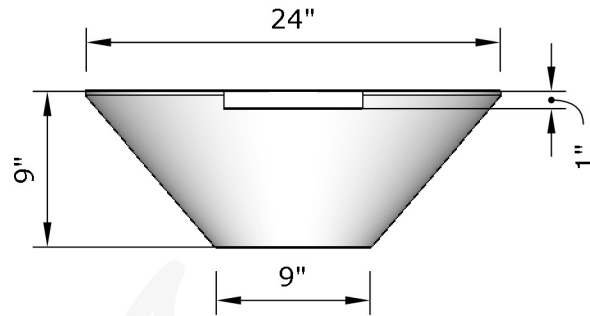

Replacement Part Numbers

FRONT

TOP

SIDE

Cazo - 24" Fire & Water Bowl

Page Number	1 of 1
Author: Bryant Uribe	4/13/2018
Approved By: Gabriel Estrada	4/13/2018

Part Number	OPT-24RFWM
Material	GFRC
Finishes	Black, Ash, Gray, Limestone, Chocolate, Brow, Vanilla
Gas Type	Natural Gas (-NG) or Liquid Propane (-LP)
Weight	150 - 160 lbs.
BTUs	55,000 - 65,000
Suggested Fire Glass	30 lbs.
Access Door	N/A

ITEM NO.	REPLACEMENT PART NUMBER	QTY.
1	OPT-158	1
2	OPT-SCFW	1

Proprietary & Confidential: The information contained in this drawing is the sole property of **The Outdoor Plus**. Any reproduction or as a whole without written permission of **The Outdoor Plus** is prohibited.