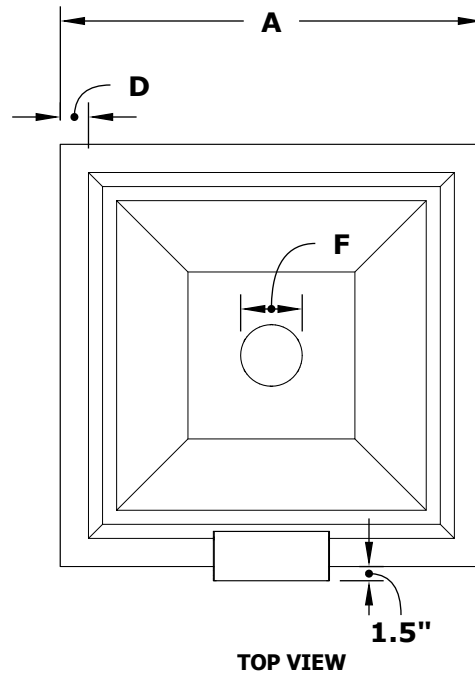

MAYA WATER BOWL- WOOD GRAIN

ISOMETRIC VIEW

TOP VIEW

RIGHT SIDE VIEW

Smooth Flow Water Fitting (1 1/2" Connection)

SECTION CUT

FRONT SIDE VIEW

1 1/2" Inlet

SKU	A	B	C	D	E	F	GPM
OPT-24SWGWO	24"	10.5"	13"	2"	8"	3"	7-10
OPT-30SWGWO	30"	10.5"	13"	2"	8"	3"	7-10

Fire Bowl Material: GFRC Wood Grain
Includes: Bowl, Copper Scupper,
Water Fitting