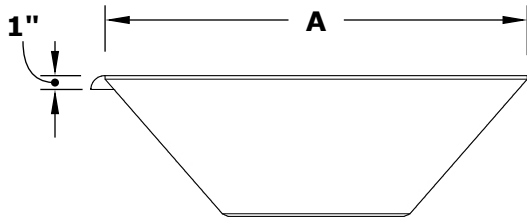

MAYA WATER BOWL- WOOD GRAIN

ISOMETRIC VIEW

TOP VIEW

RIGHT SIDE VIEW

Smooth Flow Water Fitting (1 1/2" Connection)

SECTION CUT

FRONT SIDE VIEW

1 1/2" Inlet

SKU	A	B	C	D	E	F	GPM
OPT-24SWGWO	24"	10.5"	13"	2"	8"	3"	7-10
OPT-30SWGWO	30"	10.5"	13"	2"	8"	3"	7-10

Fire Bowl Material: GFRC Wood Grain
Includes: Bowl, Copper Scupper,
Water Fitting