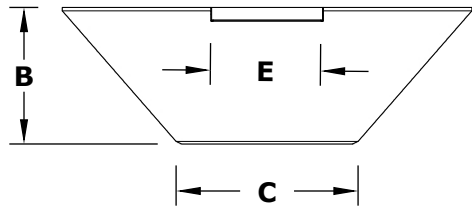

MAYA WATER BOWL- WOOD GRAIN

ISOMETRIC VIEW

TOP VIEW

RIGHT SIDE VIEW

Smooth Flow Water Fitting (1 1/2" Connection)

SECTION CUT

FRONT SIDE VIEW

1 1/2" Inlet

SKU	A	B	C	D	E	F	GPM
OPT-24SWGWO	24"	10.5"	13"	2"	8"	3"	7-10
OPT-30SWGWO	30"	10.5"	13"	2"	8"	3"	7-10

Fire Bowl Material: GFRC Wood Grain
Includes: Bowl, Copper Scupper,
Water Fitting