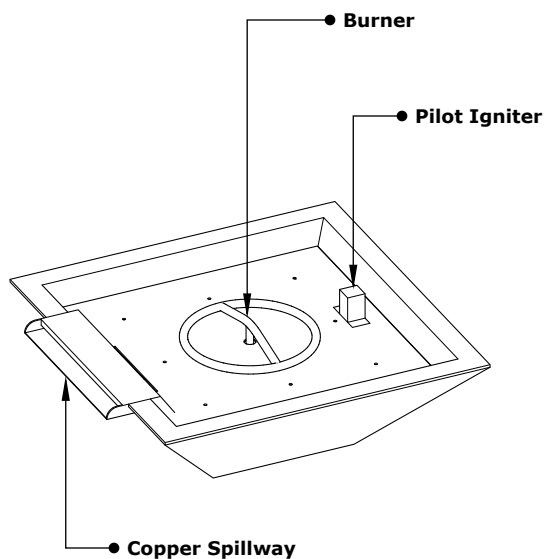

MAYA FIRE & WIDE SPILL WATER BOWL

WOOD GRAIN

ISOMETRIC VIEW

TOP VIEW

RIGHT SIDE VIEW

BACK SIDE VIEW

PART NUMBER	A	B	C	D	E	GPM	BTU
OPT-24SWGFWWS	24"	13"	10.5	8"	12"	15	45,000
OPT-24SWGFWWSE12V	24"	13"	10.5	8"	12"	15	45,000
OPT-30SWGFWWS	30"	13"	10.5	8"	16"	15	45,000
OPT-30SWGFWWSE12V	30"	13"	10.5	8"	16"	15	45,000

Fire Pit Material: GFRC Concrete
 Pan Material: 304 Stainless Steel
 Burner Material: 304 Stainless Steel
 Standard 2" Depth on all pans
12V ELECTRONIC IGNITION
 ANSI Z21.97-(2017) / CSA 2.41-(2017)

Match Lit Unit Includes: Pan, Burner, Gas Orifice, Gas Hoses, Key Valve, Key,
 12v Ignition Unit Includes: Pan, Burner, Gas Orifice, Gas Hoses, Key Valve, Key, Plug & Play Electronic Valve, Pilot Igniter.