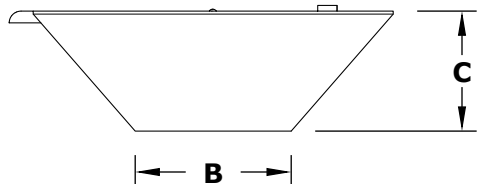

MAYA FIRE & WIDE SPILL WATER BOWL

WOOD GRAIN

ISOMETRIC VIEW

TOP VIEW

RIGHT SIDE VIEW

BACK SIDE VIEW

PART NUMBER	A	B	C	D	E	GPM	BTU
OPT-24SWGFWWS	24"	13"	10.5	8"	12"	15	45,000
OPT-24SWGFWWSE12V	24"	13"	10.5	8"	12"	15	45,000
OPT-30SWGFWWS	30"	13"	10.5	8"	16"	15	45,000
OPT-30SWGFWWSE12V	30"	13"	10.5	8"	16"	15	45,000

Fire Pit Material: GFRC Concrete
 Pan Material: 304 Stainless Steel
 Burner Material: 304 Stainless Steel
 Standard 2" Depth on all pans
12V ELECTRONIC IGNITION
 ANSI Z21.97-(2017) / CSA 2.41-(2017)

Match Lit Unit Includes: Pan, Burner, Gas Orifice, Gas Hoses, Key Valve, Key,
 12v Ignition Unit Includes: Pan, Burner, Gas Orifice, Gas Hoses, Key Valve, Key, Plug & Play Electronic Valve, Pilot Igniter.