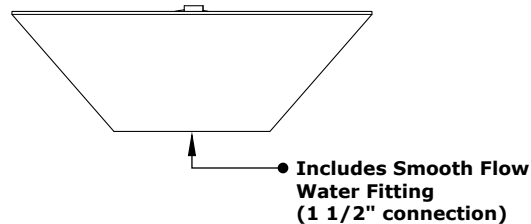

MAYA FIRE & WIDE SPILL WATER BOWL

WOOD GRAIN

ISOMETRIC VIEW

TOP VIEW

RIGHT SIDE VIEW

BACK SIDE VIEW

PART NUMBER	A	B	C	D	E	GPM	BTU
OPT-24SWGFWWS	24"	13"	10.5	8"	12"	15	45,000
OPT-24SWGFWWSE12V	24"	13"	10.5	8"	12"	15	45,000
OPT-30SWGFWWS	30"	13"	10.5	8"	16"	15	45,000
OPT-30SWGFWWSE12V	30"	13"	10.5	8"	16"	15	45,000

Fire Pit Material: GFRC Concrete
 Pan Material: 304 Stainless Steel
 Burner Material: 304 Stainless Steel
 Standard 2" Depth on all pans
12V ELECTRONIC IGNITION
 ANSI Z21.97-(2017) / CSA 2.41-(2017)

Match Lit Unit Includes: Pan, Burner, Gas Orifice, Gas Hoses, Key Valve, Key,
 12v Ignition Unit Includes: Pan, Burner, Gas Orifice, Gas Hoses, Key Valve, Key, Plug & Play Electronic Valve, Pilot Igniter.