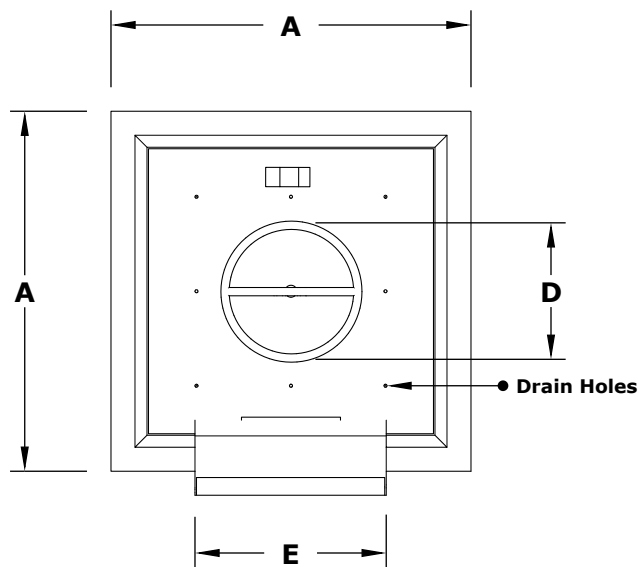

MAYA FIRE & WIDE SPILL WATER BOWL

WOOD GRAIN

ISOMETRIC VIEW

TOP VIEW

RIGHT SIDE VIEW

BACK SIDE VIEW

PART NUMBER	A	B	C	D	E	GPM	BTU
OPT-24SWGFWWS	24"	13"	10.5	8"	12"	15	45,000
OPT-24SWGFWWSE12V	24"	13"	10.5	8"	12"	15	45,000
OPT-30SWGFWWS	30"	13"	10.5	8"	16"	15	45,000
OPT-30SWGFWWSE12V	30"	13"	10.5	8"	16"	15	45,000

Fire Pit Material: GFRC Concrete
 Pan Material: 304 Stainless Steel
 Burner Material: 304 Stainless Steel
 Standard 2" Depth on all pans
12V ELECTRONIC IGNITION
 ANSI Z21.97-(2017) / CSA 2.41-(2017)

Match Lit Unit Includes: Pan, Burner, Gas Orifice, Gas Hoses, Key Valve, Key,
 12v Ignition Unit Includes: Pan, Burner, Gas Orifice, Gas Hoses, Key Valve, Key, Plug & Play Electronic Valve, Pilot Igniter.