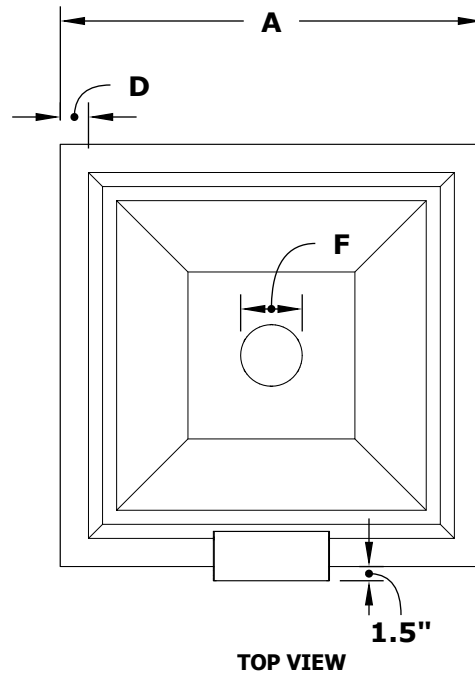

# MAYA WATER BOWL- COPPER

ISOMETRIC VIEW

TOP VIEW

RIGHT SIDE VIEW

Smooth Flow Water Fitting (1 1/2" Connection)

SECTION CUT

FRONT SIDE VIEW

1 1/2" Inlet

SKU	A	B	C	D	E	F	GPM
OPT-24SCW	24"	10"	12"	2"	8"	3.5"	7-10
OPT-30SCW	30"	10"	15"	2"	8"	3.5"	7-10
OPT-36SCW	36"	10"	18"	2"	10"	3.5"	7-10

Bowl Material: Copper  
Finish: Smooth Finish  
Includes: Bowl, Copper Scupper, Water Fitting