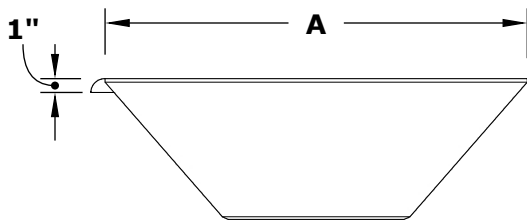

# MAYA WATER BOWL- COPPER

ISOMETRIC VIEW

TOP VIEW

RIGHT SIDE VIEW

Smooth Flow Water Fitting (1 1/2" Connection)

SECTION CUT

FRONT SIDE VIEW

1 1/2" Inlet

SKU	A	B	C	D	E	F	GPM
OPT-24SCW	24"	10"	12"	2"	8"	3.5"	7-10
OPT-30SCW	30"	10"	15"	2"	8"	3.5"	7-10
OPT-36SCW	36"	10"	18"	2"	10"	3.5"	7-10

Bowl Material: Copper  
Finish: Smooth Finish  
Includes: Bowl, Copper Scupper, Water Fitting