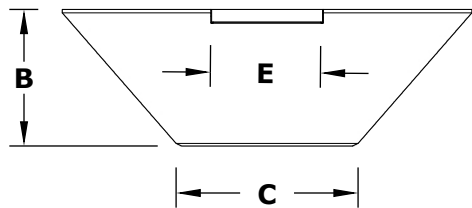

# MAYA WATER BOWL- COPPER

ISOMETRIC VIEW

TOP VIEW

RIGHT SIDE VIEW

Smooth Flow Water Fitting (1 1/2" Connection)

SECTION CUT

FRONT SIDE VIEW

1 1/2" Inlet

SKU	A	B	C	D	E	F	GPM
OPT-24SCW	24"	10"	12"	2"	8"	3.5"	7-10
OPT-30SCW	30"	10"	15"	2"	8"	3.5"	7-10
OPT-36SCW	36"	10"	18"	2"	10"	3.5"	7-10

Bowl Material: Copper  
Finish: Smooth Finish  
Includes: Bowl, Copper Scupper, Water Fitting