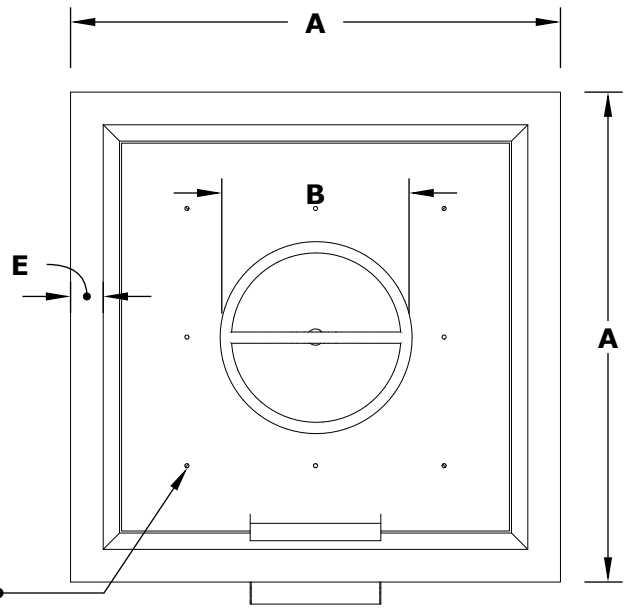

MAYA FIRE WATER BOWL - COPPER

ISOMETRIC VIEW

TOP VIEW

RIGHT SIDE VIEW

FRONT SIDE VIEW

SKU	A	B	C	D	E	F	GPM	BTU
OPT-24SCFW	24"	8"	10"	12"	2"	8"	7-10	45,000
OPT-24SCFWE12V	24"	8"	10"	12"	2"	8"	7-10	45,000
OPT-30SCFW	30"	10"	10"	15"	3"	8"	7-10	65,000
OPT-30SCFWE12V	30"	10"	10"	15"	3"	8"	7-10	65,000
OPT-36SCFW	36"	10"	12"	18"	2"	10"	7-10	65,000
OPT-36SCFWE12V	36"	10"	12"	18"	2"	10"	7-10	65,000

Bowl Material: Copper
 Pan Material: 304 Stainless Steel
 Burner Material: 304 Stainless Steel

12V ELECTRONIC IGNITION
 ANSI Z21.97-(2017) / CSA 2.41-(2017)

Includes: Bowl, Pan, Burner, Scupper, Whistle Free Hose, NG Orifice OR LP Air Mixer, Black Lava Rock.