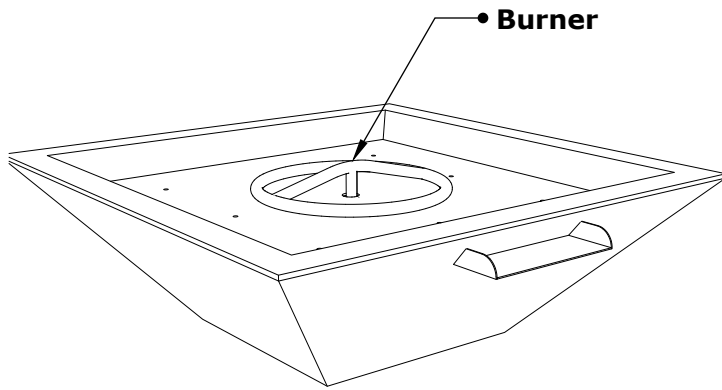

MAYA FIRE WATER BOWL - COPPER

ISOMETRIC VIEW

TOP VIEW

RIGHT SIDE VIEW

FRONT SIDE VIEW

SKU	A	B	C	D	E	F	GPM	BTU
OPT-24SCFW	24"	8"	10"	12"	2"	8"	7-10	45,000
OPT-24SCFWE12V	24"	8"	10"	12"	2"	8"	7-10	45,000
OPT-30SCFW	30"	10"	10"	15"	3"	8"	7-10	65,000
OPT-30SCFWE12V	30"	10"	10"	15"	3"	8"	7-10	65,000
OPT-36SCFW	36"	10"	12"	18"	2"	10"	7-10	65,000
OPT-36SCFWE12V	36"	10"	12"	18"	2"	10"	7-10	65,000

Bowl Material: Copper
 Pan Material: 304 Stainless Steel
 Burner Material: 304 Stainless Steel

12V ELECTRONIC IGNITION
 ANSI Z21.97-(2017) / CSA 2.41-(2017)

Includes: Bowl, Pan, Burner, Scupper, Whistle Free Hose, NG Orifice OR LP Air Mixer, Black Lava Rock.