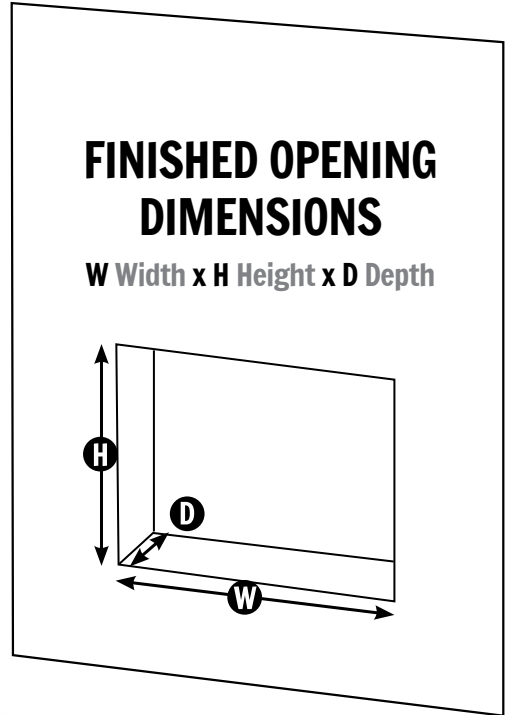

SPECTRUM SLIMLINE SERIES

Dimension Specs

SPECTRUM SLIMLINE DIMENSIONAL SPECS

Model Number	A	B	C	D	E	F	G	H	FINISHED OPENING DIMENSIONS W x H x D
SPS-50B	49-3/4" (1264mm)	17" (430mm)	4-3/4" (121mm)	48-5/8" (1235mm)	16-1/8" (410mm)	4" (102mm)	46" (1168mm)	12" (305mm)	48-7/8" (1242mm) x 16-1/4" (413mm) x 4" (102mm) minimum
SPS-60B	59-3/4" (1518mm)	17" (430mm)	4-3/4" (121mm)	58-5/8" (1489mm)	16-1/8" (410mm)	4" (102mm)	55-13/16" (1418mm)	12" (305mm)	58-7/8" (1496mm) x 16-1/4" (413mm) x 4" (102mm) minimum
SPS-74B	73-3/4" (1873mm)	17" (430mm)	4-3/4" (121mm)	72-5/8" (1845mm)	16-1/8" (410mm)	4" (102mm)	69-3/4" (1772mm)	12" (305mm)	72-7/8" (1851mm) x 16-1/4" (413mm) x 4" (102mm) minimum
SPS-100B	99-3/4" (2534mm)	17" (430mm)	4-3/4" (121mm)	98-5/8" (2505mm)	16-1/8" (410mm)	4" (102mm)	95-7/8" (2435mm)	12" (305mm)	98-7/8" (2512mm) x 16-1/4" (413mm) x 4" (102mm) minimum