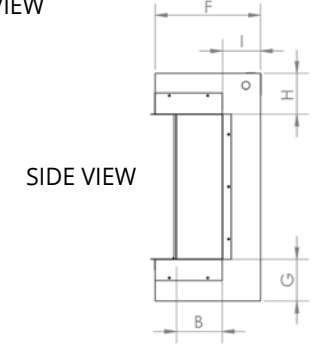

LIGHTING - INDEPENDENT COLOR CONTROL

Full Color Spectrum Lighting for Flames, Ember Bed & Downlighting

MEDIA - PREMIUM LOG SET STANDARD

Canyon Driftwood Log Set with Smoked Glacier Crystals & Clear Stones

HEAT - 5,000 - 10,000 BTU

120V & 240V High Efficiency Ceramic Heater

Landscape Pro™ Multi Fireplaces are equipped with adjustable heaters controlled by remote or phone app. Wireless Wall Control has thermostat controls.

FLAMES & LIGHTING 15 WATTS NO HEAT	1500 WATT HEATER 120V 5,000 BTU UP TO 400 SQ FT	3000 WATT HEATER 240V 10,000 BTU UP TO 800 SQ FT

UPGRADE MEDIA

Premium Reflective Glass Media & Colorado River Stones

STANDARD CONTROLS

REMOTE CONTROL & MANUAL CONTROL

UPGRADE CONTROLS

WIRELESS WALL THERMOSTAT CONTROL

MULTI INSTALLATIONS - OVER 12 DIFFERENT CONFIGURATIONS

MULTI INSTALL DEPTHS:

- BUILT-IN CLEAN FACE
- PARTIAL 2X6 RECESS
- WALL MOUNT

MULTI CONFIGURATIONS:

- SINGLE SIDED
- LEFT CORNER
- RIGHT CORNER
- 3-SIDED (BAY)
- WALL MOUNT
- BUILT-IN RECESSED (2X4)
- FLOATING WALL CABINET
- FLOOR CABINET

*Mantel & Accessories Sold Separately