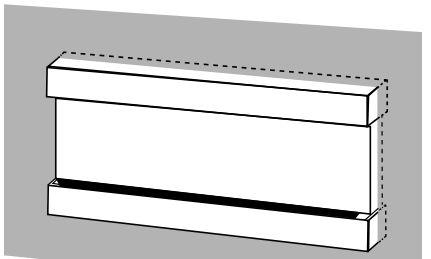

MULTI CONFIGURATIONS:

- SINGLE SIDED
- LEFT CORNER
- RIGHT CORNER
- 3-SIDED (BAY)
- WALL MOUNT
- BUILT-IN RECESSED (2X4)
- FLOATING WALL CABINET
- FLOOR CABINET

SINGLE SIDED

3 SIDED (BAY)

LEFT CORNER

RIGHT CORNER

BUILT-IN RECESSED (2X4)

WALL MOUNT*

*Mantel & Accessories Sold Separately

MODEL & CONFIGURATION		VIEWING AREA			FIREBOX DIMENSIONS					
MODEL #	CONFIGURATION	FRONT GLASS WIDTH	SIDE GLASS WIDTH	GLASS HEIGHT	OVERALL WIDTH	OVERALL HEIGHT	OVERALL DEPTH	BOTTOM TO VIEWING	TOP TO VIEWING	BACK TO VIEWING
LPM-4416	SINGLE SIDED	43.875"	-	15.5"	44"	24.875"	11.5"	4.5"	4.5"	-
	CORNER (L/R)	43.875"	5	15.5"	44"	24.875"	11.5"	4.5"	4.5"	4.125"
	3-SIDED (BAY)	43.875"	5	15.5"	44"	24.875"	11.5"	4.5"	4.5"	4.125"
LPM-5616	SINGLE SIDED	55.875"	-	15.5"	56"	24.875"	11.5"	4.5"	4.5"	-
	CORNER (L/R)	55.875"	5	15.5"	56"	24.875"	11.5"	4.5"	4.5"	4.125"
	3-SIDED (BAY)	55.875"	5	15.5"	56"	24.875"	11.5"	4.5"	4.5"	4.125"
LPM-6816	SINGLE SIDED	67.875"	-	15.5"	68"	24.875"	11.5"	4.5"	4.5"	-
	CORNER (L/R)	67.875"	5	15.5"	68"	24.875"	11.5"	4.5"	4.5"	4.125"
	3-SIDED (BAY)	67.875"	5	15.5"	68"	24.875"	11.5"	4.5"	4.5"	4.125"
LPM-8016	SINGLE SIDED	79.875"	-	15.5"	80"	24.875"	11.5"	4.5"	4.5"	-
	CORNER (L/R)	79.875"	5	15.5"	80"	24.875"	11.5"	4.5"	4.5"	4.125"
	3-SIDED (BAY)	79.875"	5	15.5"	80"	24.875"	11.5"	4.5"	4.5"	4.125"
LPM-9616	SINGLE SIDED	95.875"	-	15.5"	96"	24.875"	11.5"	4.5"	4.5"	-
	CORNER (L/R)	95.875"	5	15.5"	96"	24.875"	11.5"	4.5"	4.5"	4.125"
	3-SIDED (BAY)	95.875"	5	15.5"	96"	24.875"	11.5"	4.5"	4.5"	4.125"