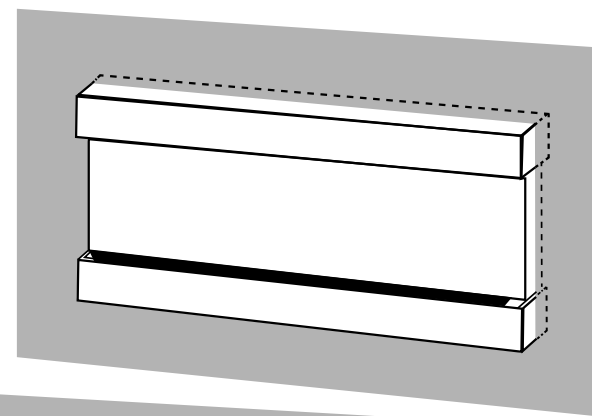

LANDSCAPE PRO™ MULTI STUDIO SUITES

Dimension Specs

RECESSED WALL MOUNT MANTEL DIMENSIONAL SPECS

Part #	Width	Height	Depth
RWC-44LPM-(ESP/RTF)	58.5	28	10.25
RWC-56LPM-(ESP/RTF)	70.5	28	10.25
RWC-68LPM-(ESP/RTF)	82.5	28	10.25
RWC-80LPM-(ESP/RTF)	94.5	28	10.25

WALL MOUNT MANTEL DIMENSIONAL SPECS

Part #	Width	Height	Depth
WMC-44LPM-(ESP/RTF)	58.5	28	14.5
WMC-56LPM-(ESP/RTF)	70.5	28	14.5
WMC-68LPM-(ESP/RTF)	82.5	28	14.5
WMC-80LPM-(ESP/RTF)	94.5	28	14.5

BUILT-IN
RECESSED
(2X4)

WALL
MOUNT*