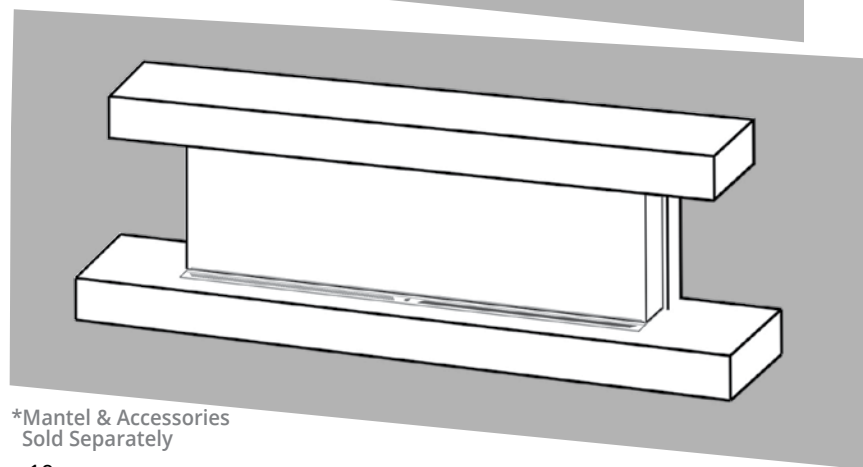

*Mantel & Accessories
Sold Separately

10

modernflames.com