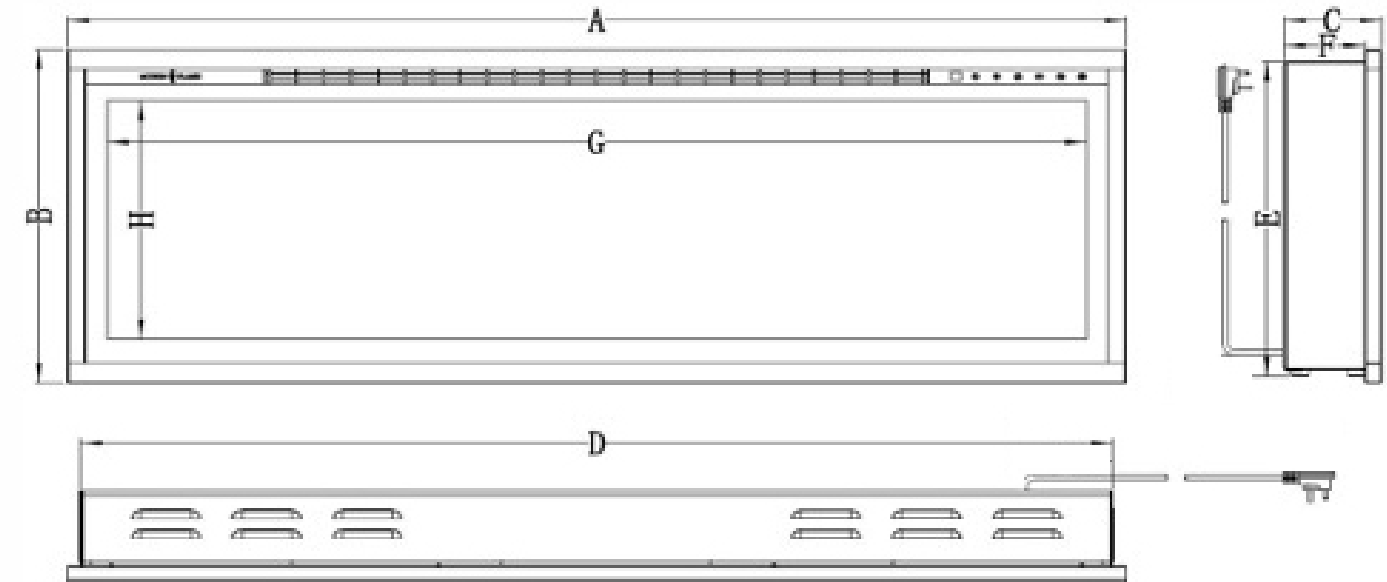

SPECTRUM SLIMLINE SERIES

Dimension Specs

SPECTRUM SLIMLINE DIMENSIONAL SPECS

Model Number	A	B	C	D	E	F	G	H	FINISHED OPENING DIMENSIONS W x H x D
SPS-50B	49-3/4" (1264mm)	17" (430mm)	4-3/4" (121mm)	48-5/8" (1235mm)	16-1/8" (410mm)	4" (102mm)	46" (1168mm)	12" (305mm)	48-7/8" (1242mm) x 16-1/4" (413mm) x 4" (102mm) minimum
SPS-60B	59-3/4" (1518mm)	17" (430mm)	4-3/4" (121mm)	58-5/8" (1489mm)	16-1/8" (410mm)	4" (102mm)	55-13/16" (1418mm)	12" (305mm)	58-7/8" (1496mm) x 16-1/4" (413mm) x 4" (102mm) minimum
SPS-74B	73-3/4" (1873mm)	17" (430mm)	4-3/4" (121mm)	72-5/8" (1845mm)	16-1/8" (410mm)	4" (102mm)	69-3/4" (1772mm)	12" (305mm)	72-7/8" (1851mm) x 16-1/4" (413mm) x 4" (102mm) minimum
SPS-100B	99-3/4" (2534mm)	17" (430mm)	4-3/4" (121mm)	98-5/8" (2505mm)	16-1/8" (410mm)	4" (102mm)	95-7/8" (2435mm)	12" (305mm)	98-7/8" (2512mm) x 16-1/4" (413mm) x 4" (102mm) minimum