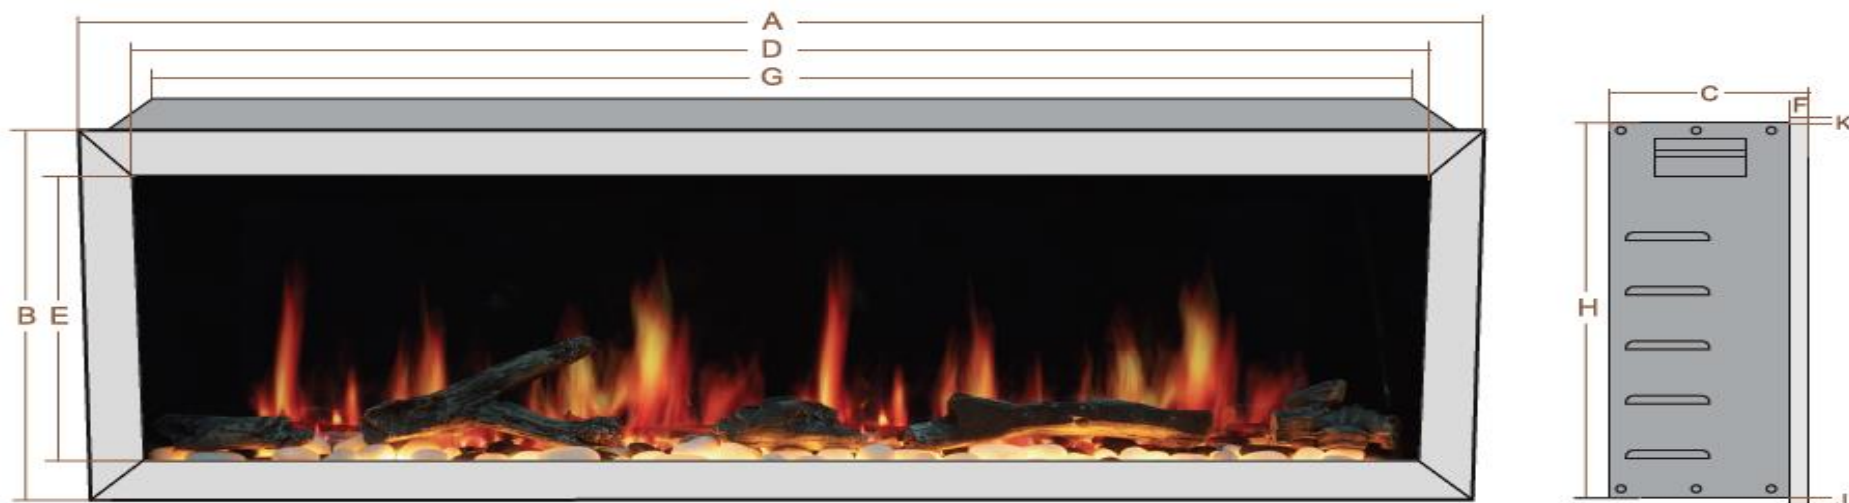

Latitude ZEF68X Specification

2 Side Dimension

	A	B	C	D	E	F	G	H	J	K
Model#	mm inch	mm inch	mm inch	mm inch	mm inch	mm inch	mm inch	mm inch	mm inch	mm inch
ZEF68X	1727 68"	449 17 5/8"	203 8"	1591 62 5/8"	309 12 3/16"	19 3/4"	1687 66 3/8"	425 16 3/4"	10 3/8"	14 9/16"

Specification

Input Voltage: 120v / 12.5A	Outlet: 3-Prong Plug Kit	Power Cord Length: 60 inch
Heater: 750W / 1500W	Heat Timer: 1 Hour - 8 Hours	Heat Area: 400 Sq ft
Certification: ETL & CETL	Remote Control Included	Smart App Support Android / iOS