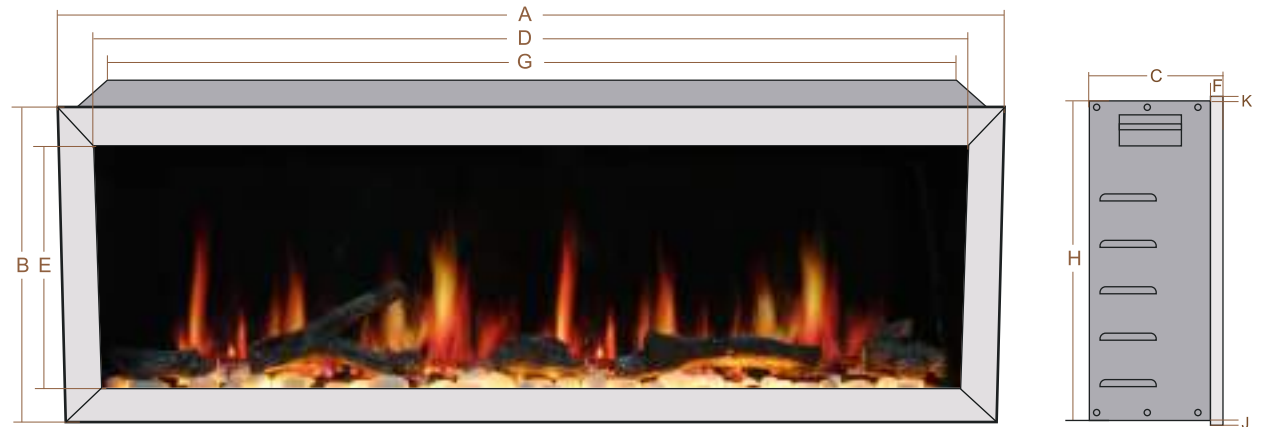

2 Side Dimension

Latitude II Series (Push-in)

Model#	A		B		C		D		E		F		G		H		J		J	
	mm	inch	mm	inch	mm	inch	mm	inch	mm	inch	mm	inch	mm	inch	mm	inch	mm	inch	mm	inch
ZEF48	1219	48"	449	17 5/8"	203	8"	1083	42 5/8"	309	12 3/16"	19	3/4"	1177	46 3/8"	425	16 3/4"	10	3/8"	14	9/16"
ZEF58	1473	58"	509	20"	203	8"	1333	52 1/2"	369	14 1/2"	19	3/4"	1429	56 5/16"	485	19"	10	3/8"	14	9/16"
ZEF68	1727	68"	449	17 5/8"	203	8"	1591	62 5/8"	309	12 3/16"	19	3/4"	1685	66 3/8"	425	16 3/4"	10	3/8"	14	9/16"
ZEF78	1981	78"	509	20"	203	8"	1845	72 5/8"	369	14 1/2"	19	3/4"	1941	76 3/8"	485	19"	10	3/8"	14	9/16"

LiteDeer Homes