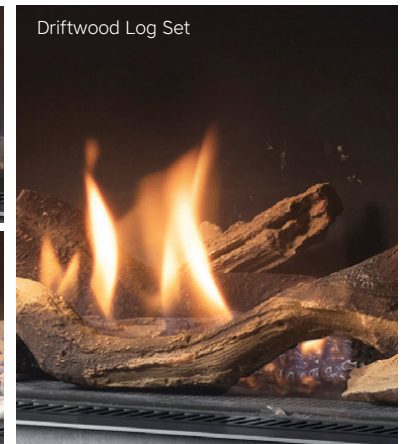

Three media options to choose from

Media Accessories

Model #	Description	UPC
FEG-WP	Carrara Stones	781052 139107
FEG-GS	Grey Split Stones	781052 139114
FEG-LS	Driftwood Log Set	781052 140967

Model #	Description	BTU	UPC	Warranty	Product Dimensions (WxHxD)	Viewing Area (WxH)	Package Dimensions (WxHxD)	Weight (Lb / Kg)
FEG5716B	Bay built-in gas fireplace, with decorative glass pebbles	28,000 - 42,500	781052 138759	5 yr.	62-5/8 x 35-3/8 x 23-7/8 in 159.1 x 96.1 x 60.7 cm	56-7/8 x 15-9/16 x 14-11/16 in 144.5 x 39.5 x 37.3 cm	TBD	TBD

Specifications, finishes and dimensions are subject to change. *Lifetime Limited warranty.
©2021 Glen Dimplex Americas
SE-575-R00-062821