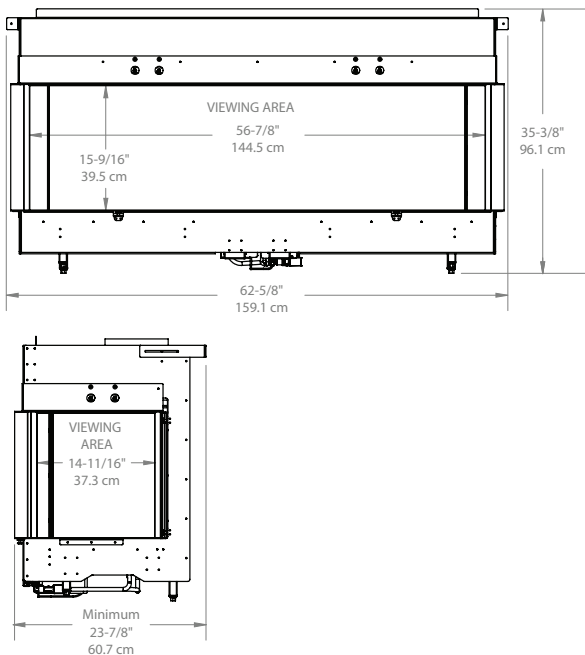

Product Dimensions: