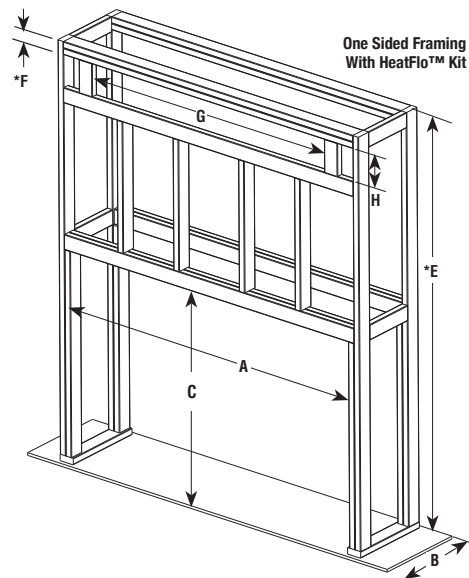

One Sided Framing
(Standard Installation)

One Sided Framing
With HeatFlo™ Kit

DRL 6000 SERIES FRAMING DIMENSIONS

Models	A	B	C	E	F	G	H
60" One Sided Framing	74-1/4"	19-1/2"	48-1/2"	84"	—	—	—
60" One Sided Framing HeatFlo Kit	74-1/4"	19-1/2"	48-1/2"	84"	3"	62"	7-1/2"
72" One Sided Framing	86-1/4"	19-1/2"	48-1/2"	84"	—	—	—
72" One Sided Framing HeatFlo Kit	86-1/4"	19-1/2"	48-1/2"	84"	3"	78"	7-1/2"
84" One Sided Framing	98-1/4"	19-1/2"	48-1/2"	84"	—	—	—
84" One Sided Framing HeatFlo Kit	98-1/4"	19-1/2"	48-1/2"	84"	3"	90"	7-1/2"