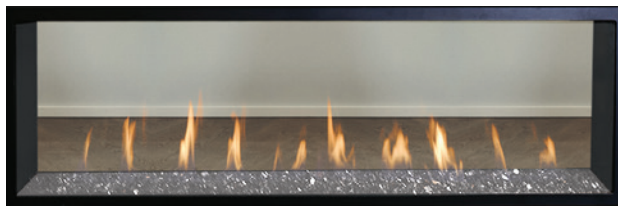

- 🔥 Factory installed blower with six speed settings to fine tune your heating needs

- 🔥 Black porcelain liner interior for a reflective view of the fire

- 🔥 Platinum crushed glass media included with several optional colors available

Black Porcelain Interior (Standard)

Reflective Black Glass Liner

Media

Platinum Crushed Glass (Standard)

Reflective Blue Crushed Glass

Reflective Black Crushed Glass

High-Definition Driftwood Log Set

River Rock Assorted Set

SEE-THROUGH KIT

See-Through Kit

TRIM

Black Perimeter Trim Kit

REMOTE

On/Off Thermostat Remote (Standard)

- Manual On/Off and Thermostatic Modes
- 6 Flame Height Settings
- 6 Interior Light Settings
- 6 Blower Speed Settings

HEATFLO KIT

Protect heat sensitive televisions, artwork and other decorative wall materials. No blower required, the HeatFlo kit works through natural convection to redirect heat from the fireplace upward through hidden ductwork and out through a sleek horizontal vent. Walls stay cooler and heat flows more evenly through the room for a comfortable fireplace experience.