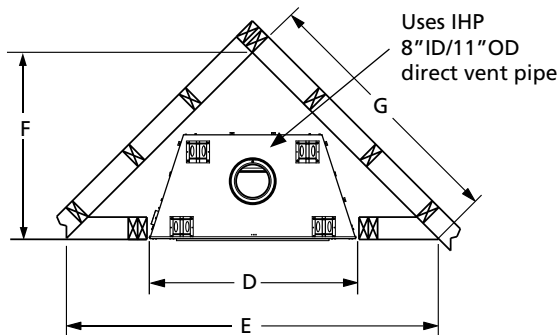

Reflective Blue

Copper

Platinum

FLAT WALL FRAMING SPECIFICATIONS

| | DRC6340 | DRC6345 |
|---|---------|---------|
| A | 50-3/4" | 56-7/8" |
| B | 45" | 50" |
| C | 26" | 26" |

CORNER FRAMING SPECIFICATIONS

| | DRC6340 | DRC6345 |
|---|---------|---------|
| D | 50-5/8" | 56-3/4" |
| E | 83-5/8" | 89-7/8" |
| F | 41-7/8" | 44-7/8" |
| G | 59-1/8" | 63-1/2" |

APPLIANCE SPECIFICATIONS

| | DRC6340 | DRC6345 |
|---|-----------|-----------|
| H | 34" | 40-1/8" |
| I | 25-5/16" | 28-3/8" |
| J | 14-1/8" | 14-1/8" |
| K | 34-3/4" | 40-59/64" |
| L | 50-5/8" | 56-11/16" |
| M | 45" | 50" |
| N | 29-9/32" | 34-1/2" |
| O | 33-3/32" | 38-3/32" |
| P | 26-15/32" | 26-15/32" |