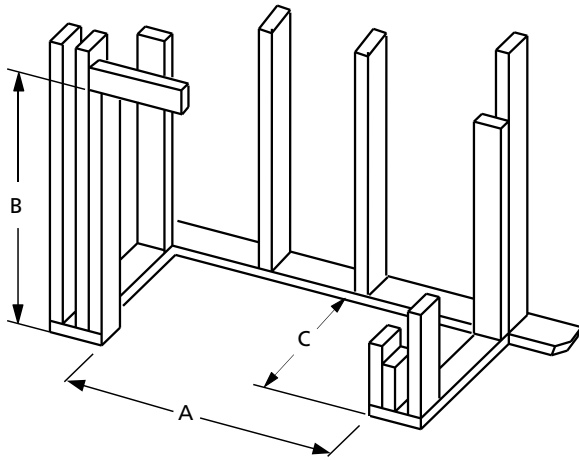

Reflective Blue

Copper

Platinum

FLAT WALL FRAMING SPECIFICATIONS

| | DRC6340 | DRC6345 |
|---|---------|---------|
| A | 50-3/4" | 56-7/8" |
| B | 45" | 50" |
| C | 26" | 26" |

CORNER FRAMING SPECIFICATIONS

| | DRC6340 | DRC6345 |
|---|---------|---------|
| D | 50-5/8" | 56-3/4" |
| E | 83-5/8" | 89-7/8" |
| F | 41-7/8" | 44-7/8" |
| G | 59-1/8" | 63-1/2" |

APPLIANCE SPECIFICATIONS

| | DRC6340 | DRC6345 |
|---|-----------|-----------|
| H | 34" | 40-1/8" |
| I | 25-5/16" | 28-3/8" |
| J | 14-1/8" | 14-1/8" |
| K | 34-3/4" | 40-59/64" |
| L | 50-5/8" | 56-11/16" |
| M | 45" | 50" |
| N | 29-9/32" | 34-1/2" |
| O | 33-3/32" | 38-3/32" |
| P | 26-15/32" | 26-15/32" |