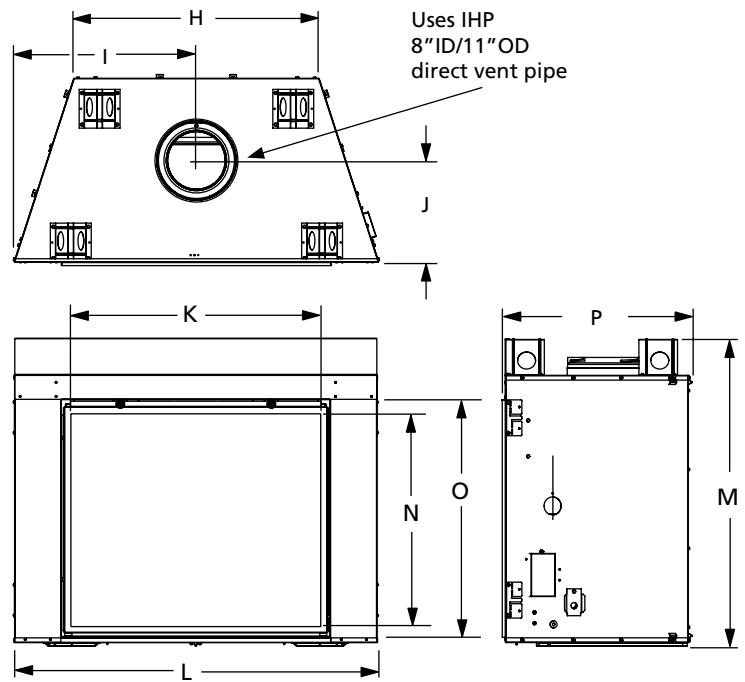

Reflective Blue

Copper

Platinum

FLAT WALL FRAMING SPECIFICATIONS

| | DRC6340 | DRC6345 |
|---|---------|---------|
| A | 50-3/4" | 56-7/8" |
| B | 45" | 50" |
| C | 26" | 26" |

CORNER FRAMING SPECIFICATIONS

| | DRC6340 | DRC6345 |
|---|---------|---------|
| D | 50-5/8" | 56-3/4" |
| E | 83-5/8" | 89-7/8" |
| F | 41-7/8" | 44-7/8" |
| G | 59-1/8" | 63-1/2" |

APPLIANCE SPECIFICATIONS

| | DRC6340 | DRC6345 |
|---|-----------|-----------|
| H | 34" | 40-1/8" |
| I | 25-5/16" | 28-3/8" |
| J | 14-1/8" | 14-1/8" |
| K | 34-3/4" | 40-59/64" |
| L | 50-5/8" | 56-11/16" |
| M | 45" | 50" |
| N | 29-9/32" | 34-1/2" |
| O | 33-3/32" | 38-3/32" |
| P | 26-15/32" | 26-15/32" |