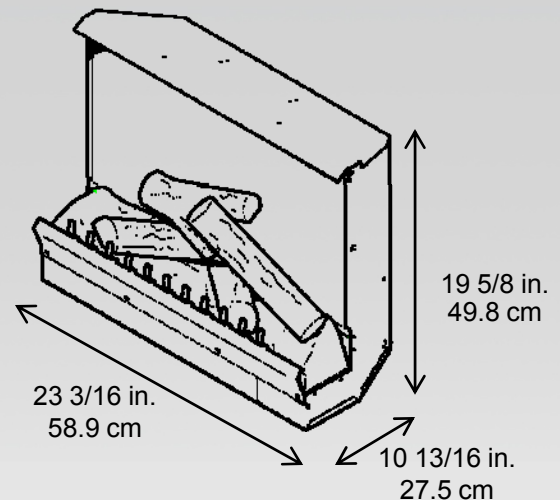

### Product Description

- Patented electric flame technology
- Instantly brings unused fireplaces to life
- Fits most sizes of existing masonry or steel-lined fireplaces
- Pulsating embers and LED inner glow logs molded from wood logs for incredible realism
- Flame operates with or without heat for year-round enjoyment
- Installs quickly and easily – simply plug into standard household outlet
- Requires no piping or venting
- Safe, clean electric operation
- 4,574 BTU heater with half-heat and full-heat settings
- Operates for pennies per day
- 120 Volts / 1,375 Watts / 4,695 BTU

### Trim Option

DFI23TRIMX

Includes on / off remote control

Model #	Description	lbs/kg	UPC	Wty.†	Carton Dimensions (W x H x D)		Cube	
					Inches	cm	ft <sup>3</sup>	m <sup>3</sup>
DFI2310	23" deluxe electric firebox insert	35.5 / 16.2	781052 049406	1 yr.	25.5 x 21.6 x 13	64.8 x 54.9 x 33	4.1	.11
DFI23TRIMX	Trim kit – includes trim, spark screen and hardware	17 / 7.7	781052 039285	1 yr.	27.6 x 3.5 x 19.3	70 x 9 x 49	1.1	0.03