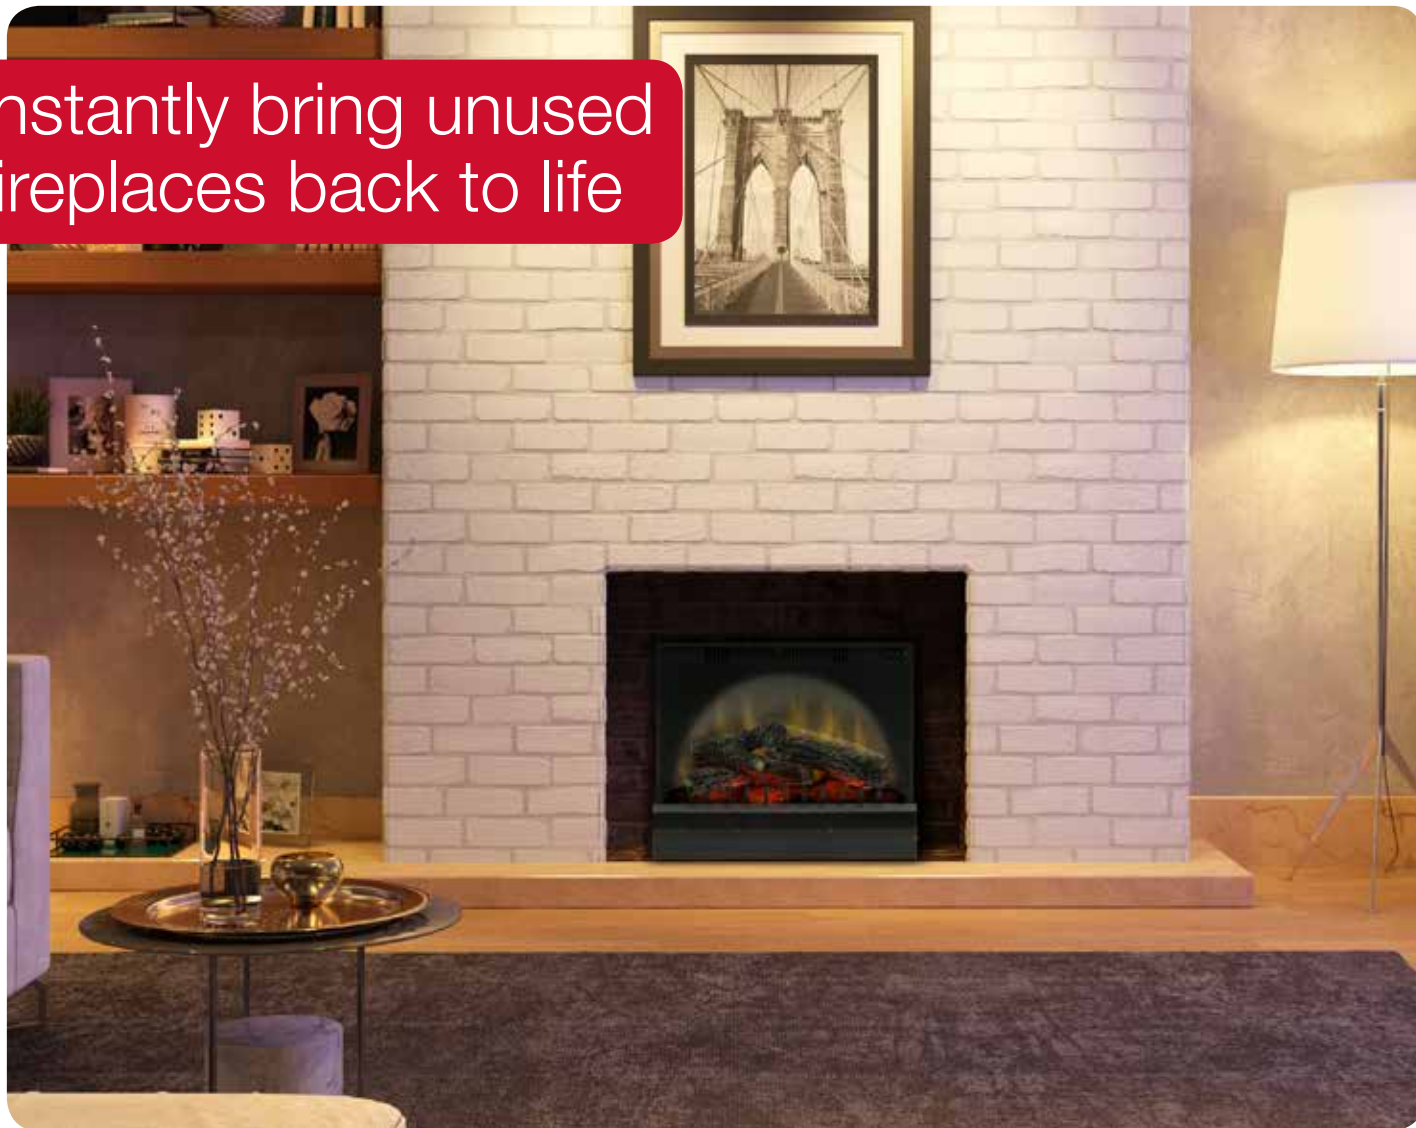

Fireplace Insert

23" Electric Fireplace Insert

DFI2309

Instantly bring unused fireplaces back to life

Reclaim the charm and warmth of your old unused fireplace, with this cozy and functional electric insert. Offering meticulously hand-finished logs along with gently glowing embers that mimic the real thing, and the ability to heat up to 1,000 sq. ft.. Specifically designed to easily fit into many existing wood fireplace openings, this sophisticated electric insert brings new life to any room.

Fireplace Insert

23" Electric Fireplace Insert

DFI2309

Accessories

Trim Kit - DFI23TRIMX

120 Volts | 1,375 Watts | 4,695 BTU

Features

-  **The Original Dimplex Flame Effect™**
A blend of technology, artistry and craftsmanship that sets the standard for realism.
-  **Supplemental Heating**
Includes a powerful fan-forced heater designed to heat a room up to 1,000 square feet, providing supplemental heat when required.
-  **On/off remote**
Includes a convenient on/off remote for ease of use at your fingertips.
-  **All-season Flames**
Enjoy the unique charm of a fireplace 365 days a year using the flames without the heat.
-  **Economical**
Economical to operate costing only pennies per hour.*
-  **Low Carbon Footprint**
The most sustainable fireplace option; no emissions and 100% efficient.
-  **Just plug it In**
Simply plug into any standard household outlet for instant ambiance.