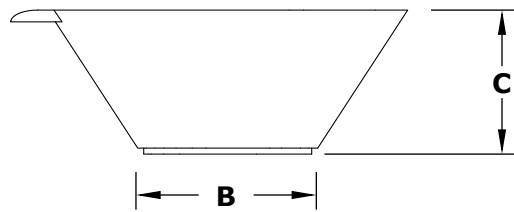

CAZO WATER BOWL - POWDER COAT

ISOMETRIC VIEW

TOP VIEW

RIGHT SIDE VIEW

FRONT SIDE VIEW

PART NUMBER	A	B	C	D	GPM
OPT-24PCWO	24"	10"	10"	8"	7-10
OPT-30PCWO	30"	16"	12"	8"	7-10
OPT-36PCWO	34"	20"	12"	10"	7-10

Fire Bowl Material: Copper
Finish: Hammered Patina Finish