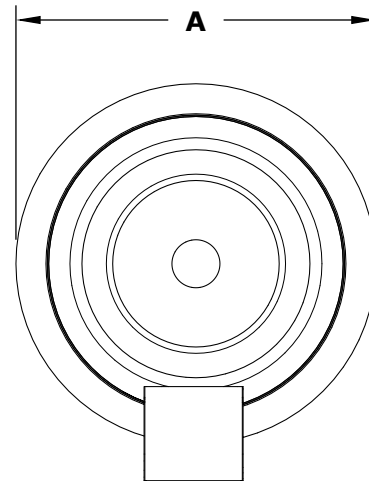

CAZO WATER BOWL - POWDER COAT

ISOMETRIC VIEW

TOP VIEW

RIGHT SIDE VIEW

FRONT SIDE VIEW

PART NUMBER	A	B	C	D	GPM
OPT-24PCWO	24"	10"	10"	8"	7-10
OPT-30PCWO	30"	16"	12"	8"	7-10
OPT-36PCWO	34"	20"	12"	10"	7-10

Fire Bowl Material: Copper
Finish: Hammered Patina Finish