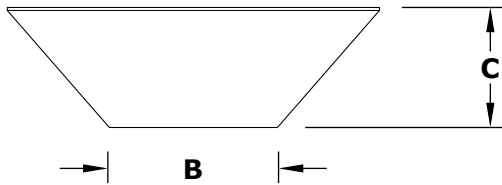

CAZO PLANTER BOWL
GFRC CONCRETE

ISOMETRIC VIEW

TOP VIEW

RIGHT SIDE VIEW

FRONT SIDE VIEW

| PART NUMBER | A | B | C |
|-------------|-----|-----|-----|
| OPT-24RP | 24" | 9" | 9" |
| OPT-31RP | 31" | 10" | 10" |
| OPT-36RP | 36" | 14" | 12" |
| OPT-48RP | 48" | 20" | 16" |

Bowl Material: GFRC Concrete