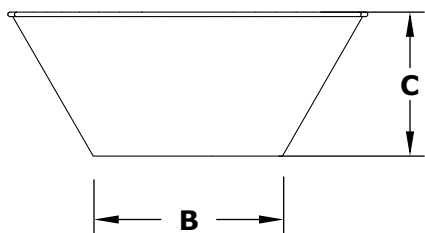

CAZO PLANTER BOWL - COPPER

ISOMETRIC VIEW

TOP VIEW

RIGHT SIDE VIEW

FRONT SIDE VIEW

PART NUMBER	A	B	C	D
OPT-R24CPO	24"	10"	10"	8"
OPT-R30CPO	30"	15"	12"	8"
OPT-R36CPO	34"	15"	12"	12"

Bowl Material: Copper
Finish: Hammered Patina Finish