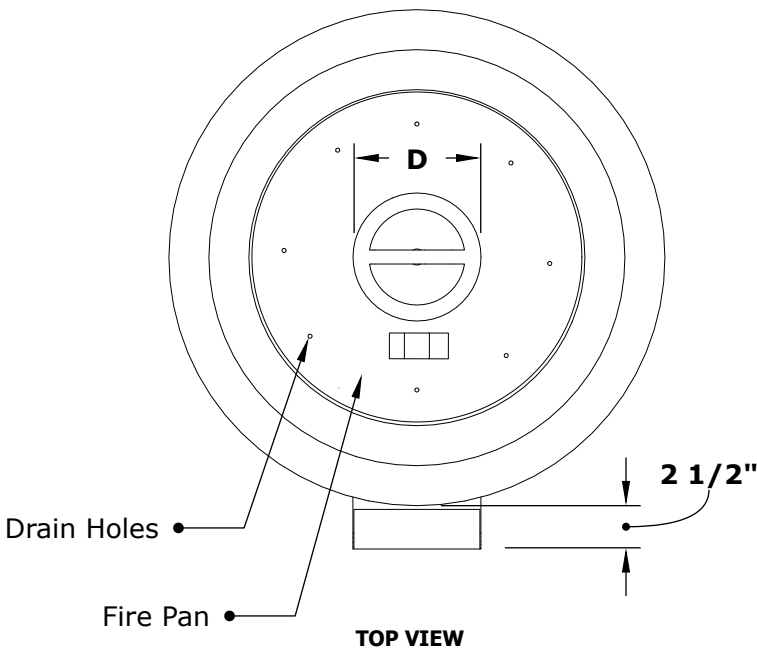

## HAMMERED COPPER

ISOMETRIC VIEW

RIGHT SIDE VIEW

TOP VIEW

FRONT SIDE VIEW

SKU	A	B	C	D	E	BTU
OPT-101-24NWCB	24"	10"	10"	8"	8"	45,000
OPT-102-30NWCB	30"	12"	15"	8"	8"	65,000
OPT-102-36NWCB	36"	12"	15"	12"	8"	65,000

Fire Bowl Material: Copper  
 Finish: Hammered Patina Finish  
 Pan Material: 304 Stainless Steel  
 Burner Material: 304 Stainless Steel

**12V ELECTRONIC IGNITION**  
 ANSI Z21.97-(2017) / CSA 2.41-(2017)

Includes: Pan, Burner, NG or LP orifice, Whistle Free Hose, Black Lava Rock.