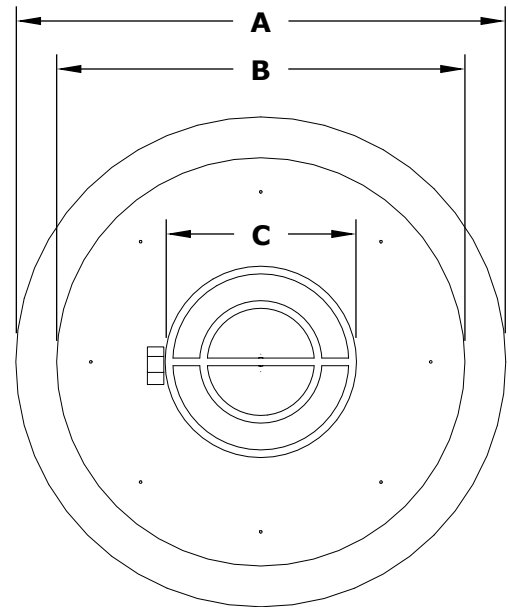

48" CAZO FIRE PIT - COPPER FINISH

ISOMETRIC VIEW

TOP VIEW

RIGHT SIDE VIEW

FRONT SIDE VIEW

SKU	A	B	C	D	E	BTU
OPT-RHC48	48"	40"	18"	15"	18"	65,000
OPT-RHC48EKIT	48"	40"	18"	15"	18"	60,000

Includes: Pan, Burner, Key Valve, Whistle Free Hoses, Black Lava Rock.

Fire Pit Material: Copper
 Finish: Hammered Patina
 Pan Material: 304 Stainless Steel
 Burner Material: 304 Stainless Steel
 Ignition Type: Match Lit/12V Ignition

12V ELECTRONIC IGNITION
 ANSI Z21.97-(2017) / CSA 2.41-(2017)