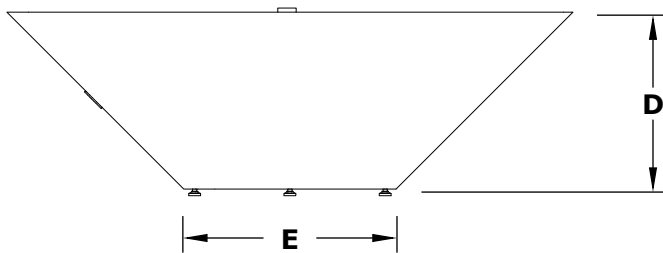

48" CAZO FIRE PIT - COPPER FINISH

ISOMETRIC VIEW

TOP VIEW

RIGHT SIDE VIEW

FRONT SIDE VIEW

SKU	A	B	C	D	E	BTU
OPT-RHC48	48"	40"	18"	15"	18"	65,000
OPT-RHC48EKIT	48"	40"	18"	15"	18"	60,000

Includes: Pan, Burner, Key Valve, Whistle Free Hoses, Black Lava Rock.

Fire Pit Material: Copper
 Finish: Hammered Patina
 Pan Material: 304 Stainless Steel
 Burner Material: 304 Stainless Steel
 Ignition Type: Match Lit/12V Ignition

12V ELECTRONIC IGNITION
 ANSI Z21.97-(2017) / CSA 2.41-(2017)