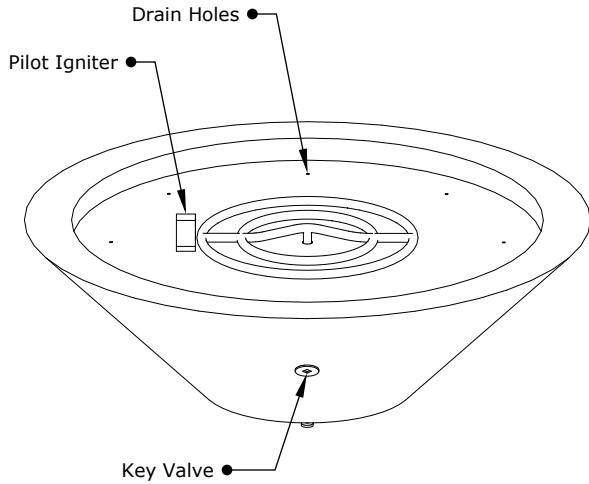

48" CAZO FIRE PIT - COPPER FINISH

ISOMETRIC VIEW

TOP VIEW

RIGHT SIDE VIEW

FRONT SIDE VIEW

SKU	A	B	C	D	E	BTU
OPT-RHC48	48"	40"	18"	15"	18"	65,000
OPT-RHC48EKIT	48"	40"	18"	15"	18"	60,000

Includes: Pan, Burner, Key Valve, Whistle Free Hoses, Black Lava Rock.

Fire Pit Material: Copper
 Finish: Hammered Patina
 Pan Material: 304 Stainless Steel
 Burner Material: 304 Stainless Steel
 Ignition Type: Match Lit/12V Ignition

12V ELECTRONIC IGNITION
 ANSI Z21.97-(2017) / CSA 2.41-(2017)