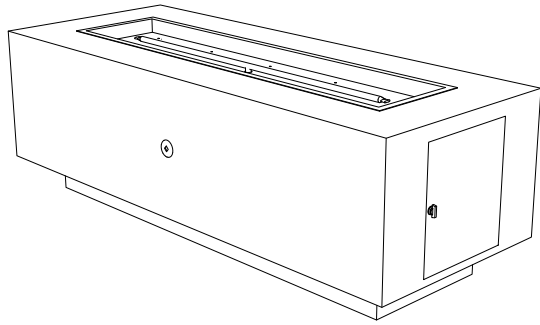

CATALINA FIRE PIT - GFRC WOOD GRAIN

ISOMETRIC VIEW