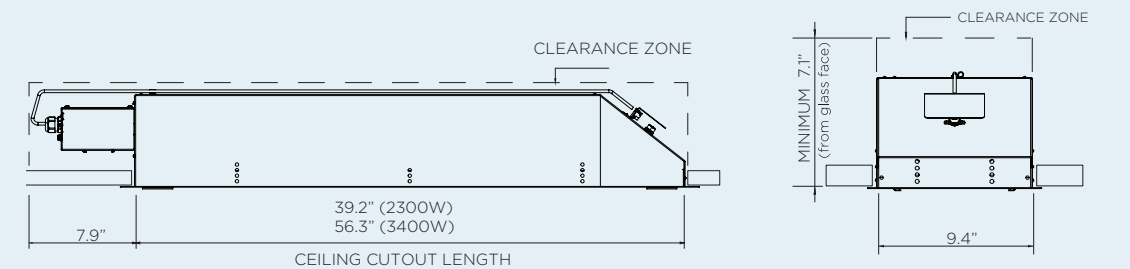

## PRODUCT MEASUREMENTS

## CEILING CAVITY GUIDE

MINIMUM CAVITY SIZE FOR 2300W, 3400W & 4500W MODELS

CEILING CUTOUT & CLEARANCE ZONES FOR 2300W & 3400W