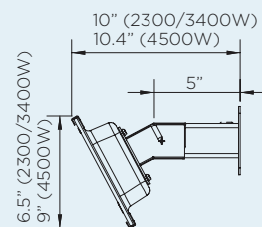

* Control up to six zones of heaters with unlimited heaters per zone from a single remote control. Dimmer control required. Works with dimming controllers. Remote control operates within 100ft of heaters.
** Available in 208V and 220-240V configurations.

Measurements displayed within this document are for reference only, for complete requirements see the installation/user manual. Bromic takes no responsibility for incorrect or non-compliant installations. All measurement in this document are displayed in inches.

WALL BRACKET (INCLUDED)