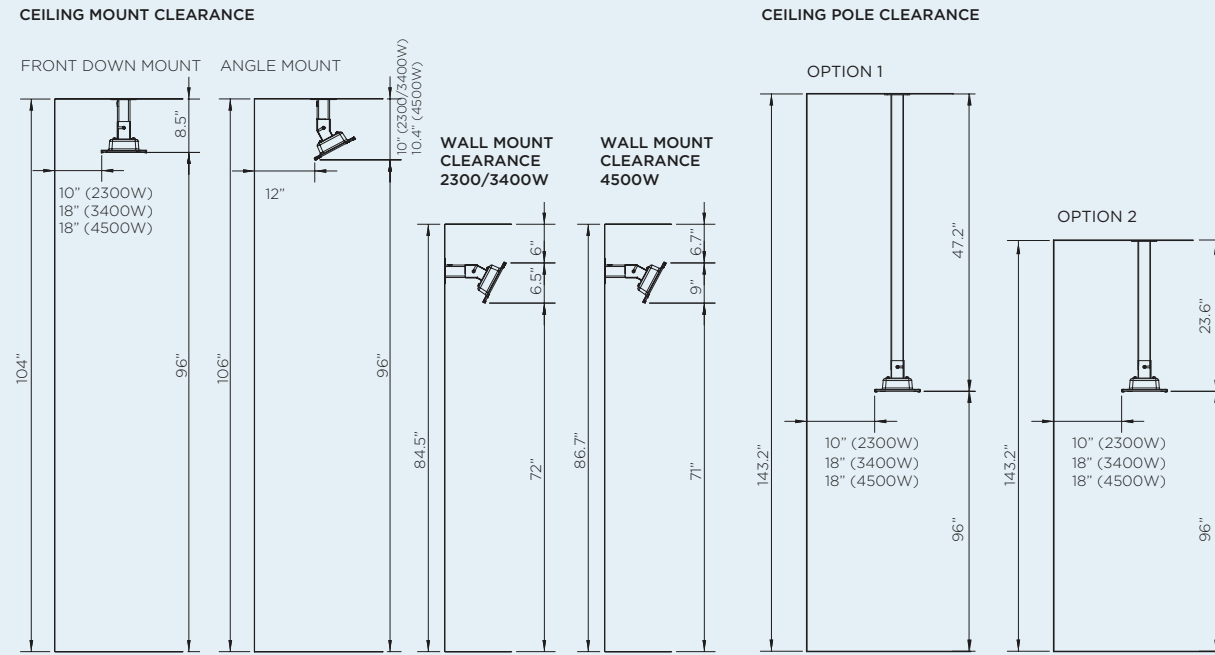

## CEILING CAVITY GUIDE

MINIMUM CAVITY SIZE FOR 2300W, 3400W & 4500W MODELS

CEILING CUTOUT & CLEARANCE ZONES FOR 2300W & 3400W

## CEILING & WALL MOUNT CLEARANCE