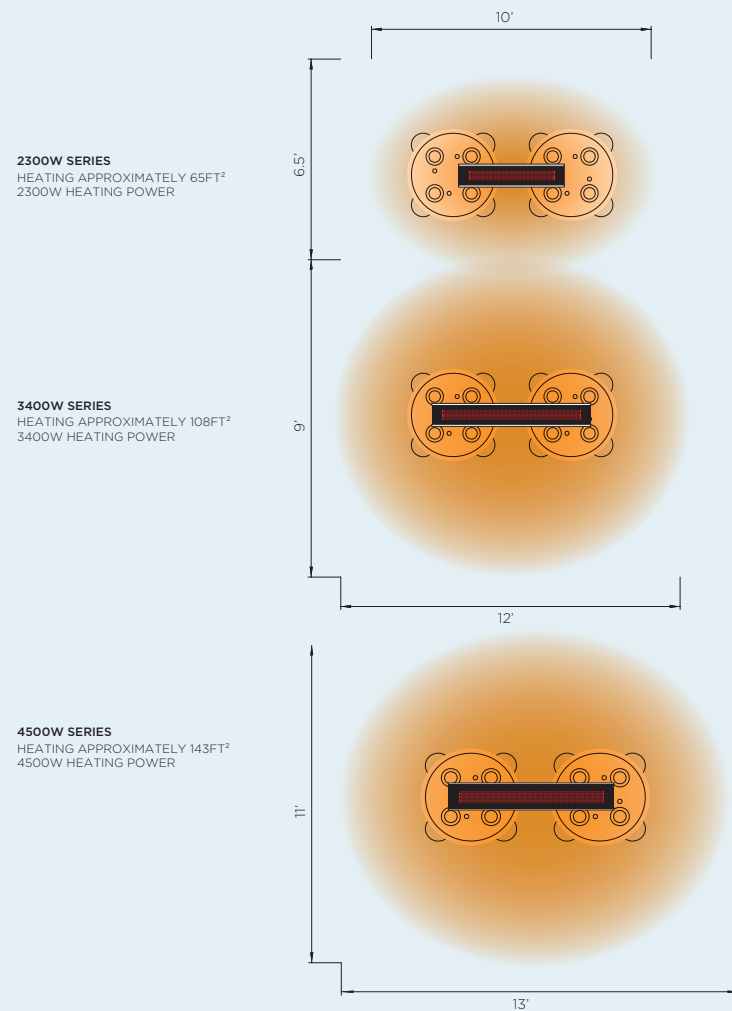

HEAT AREA

*HEAT AREA DEPENDENT ON AMBIENT TEMPERATURE AND WIND. OPTIMUM CONDITIONS EXPERIENCED AT APPROX 60°F AND IN A LOW WIND COVERED ENVIRONMENT.